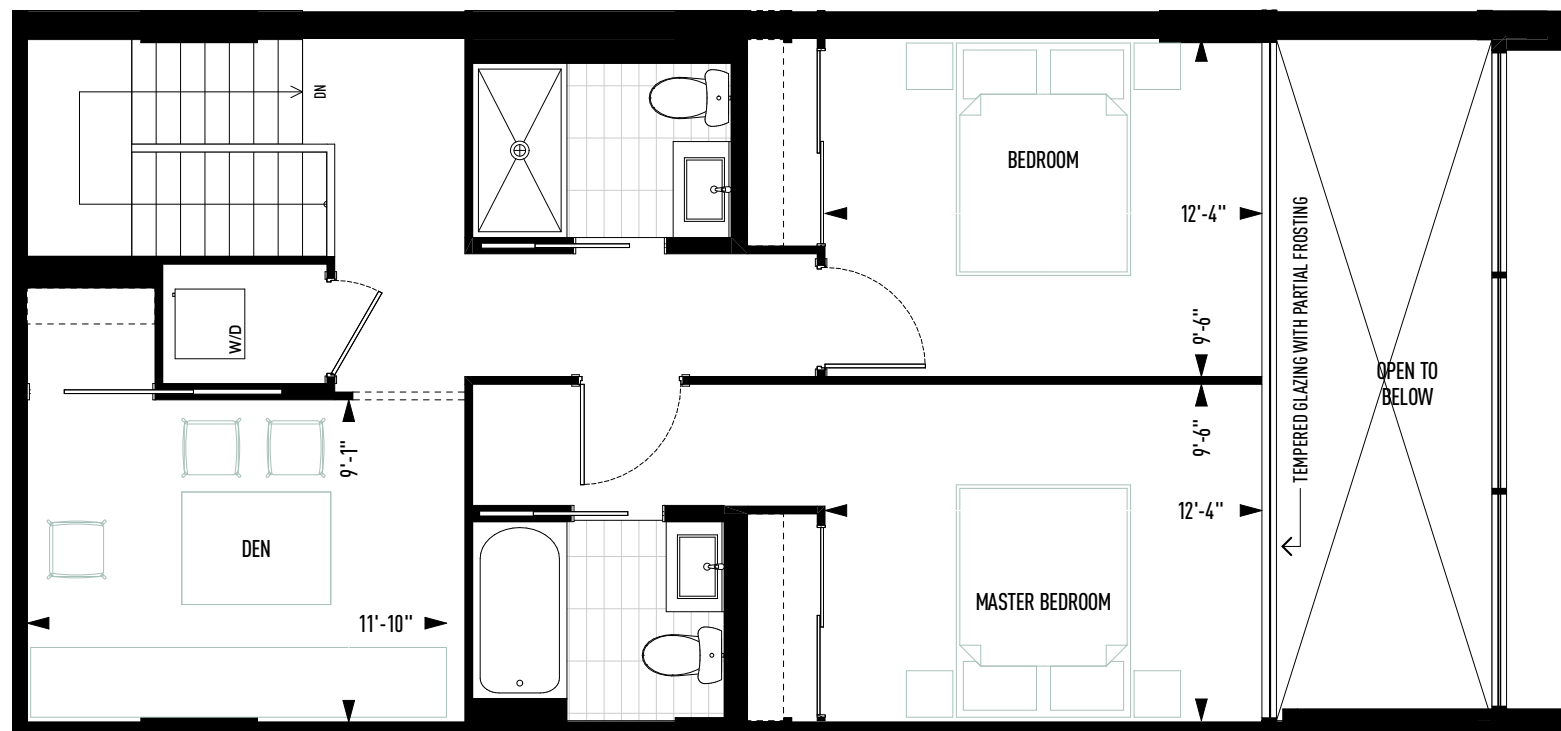

THE VIEW

BEACH RESIDENCES

SUITE 203

2-STOREY - OPTION 1
Three Bedroom plus Den
1,583 Square Feet

Sizes and specifications are subject to change without notice.
Actual floor area may differ from that stated. Plans are not to scale. E.&O.E.

GROUND AND SECOND FLOORS