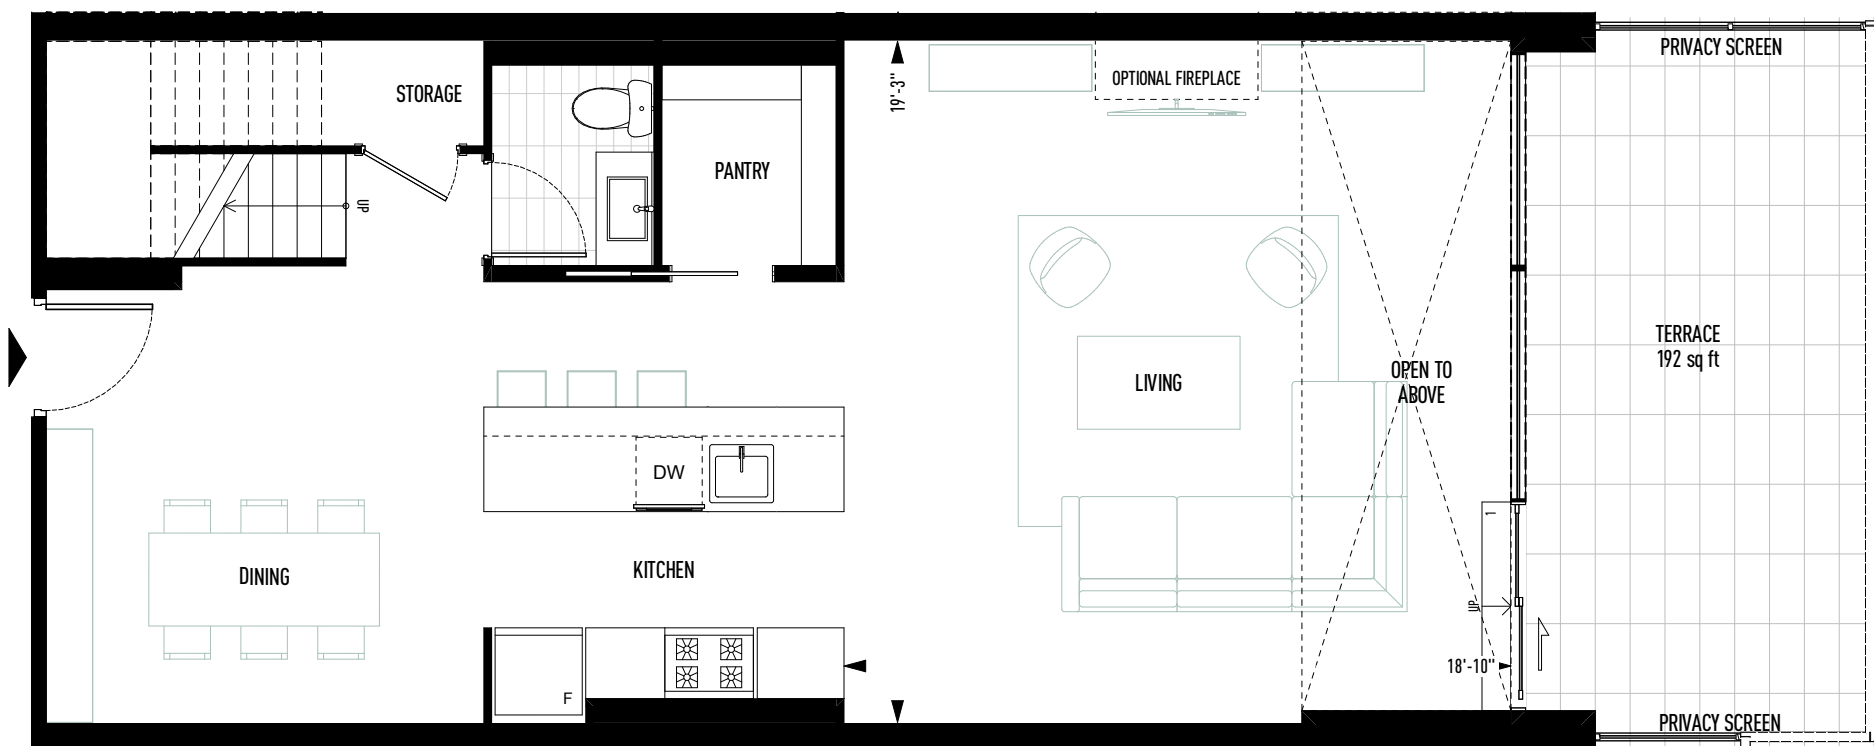

THE VIEW

BEACH RESIDENCES

SUITE 203

2-STOREY - OPTION 1
Three Bedroom plus Den
1,583 Square Feet

Sizes and specifications are subject to change without notice.
Actual floor area may differ from that stated. Plans are not to scale. E.&O.E.

GROUND AND SECOND FLOORS