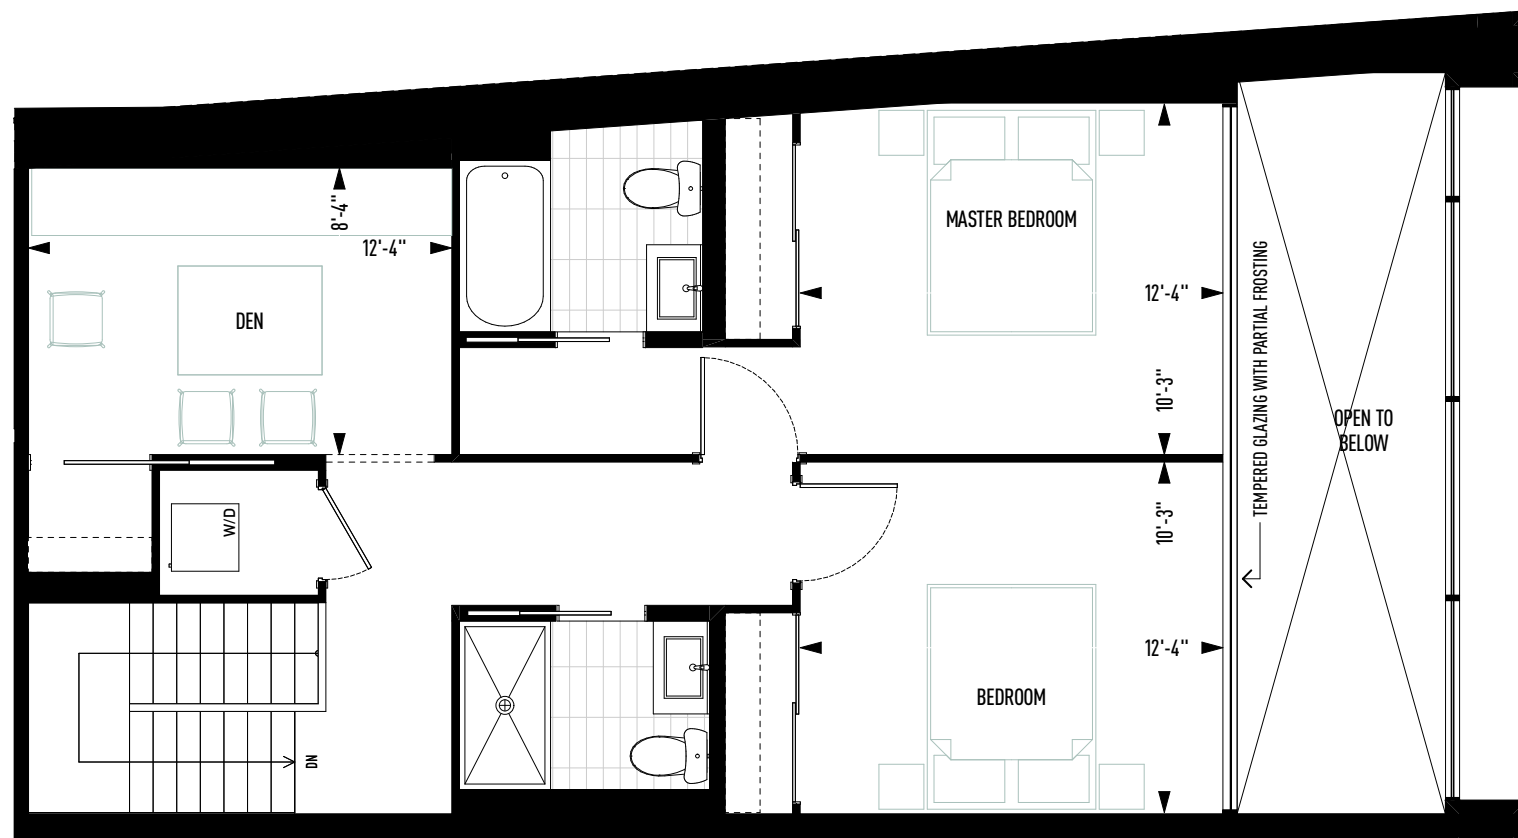

THE VIEW

BEACH RESIDENCES

SUITE 204

2-STOREY - OPTION 1
Three Bedroom plus Den
1,744 Square Feet

Sizes and specifications are subject to change without notice.
Actual floor area may differ from that stated. Plans are not to scale. E.&O.E.

GROUND AND SECOND FLOORS