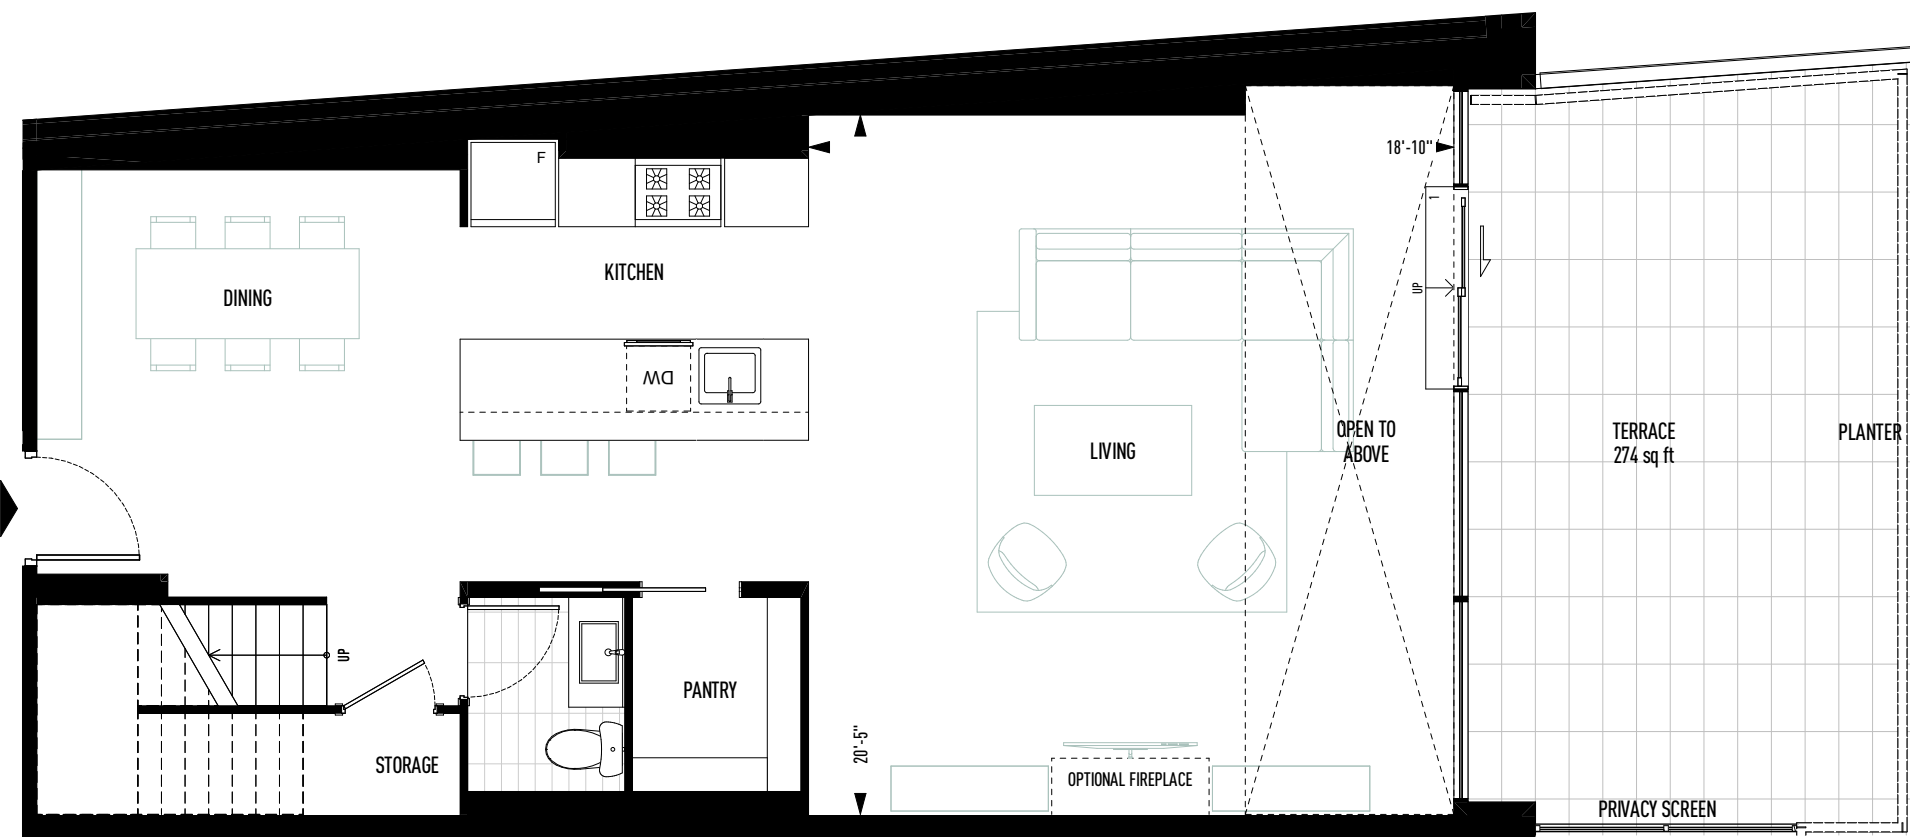

THE VIEW

BEACH RESIDENCES

SUITE 204

2-STOREY - OPTION 1
Three Bedroom plus Den
1,744 Square Feet

Sizes and specifications are subject to change without notice.
Actual floor area may differ from that stated. Plans are not to scale. E.&O.E.

GROUND AND SECOND FLOORS