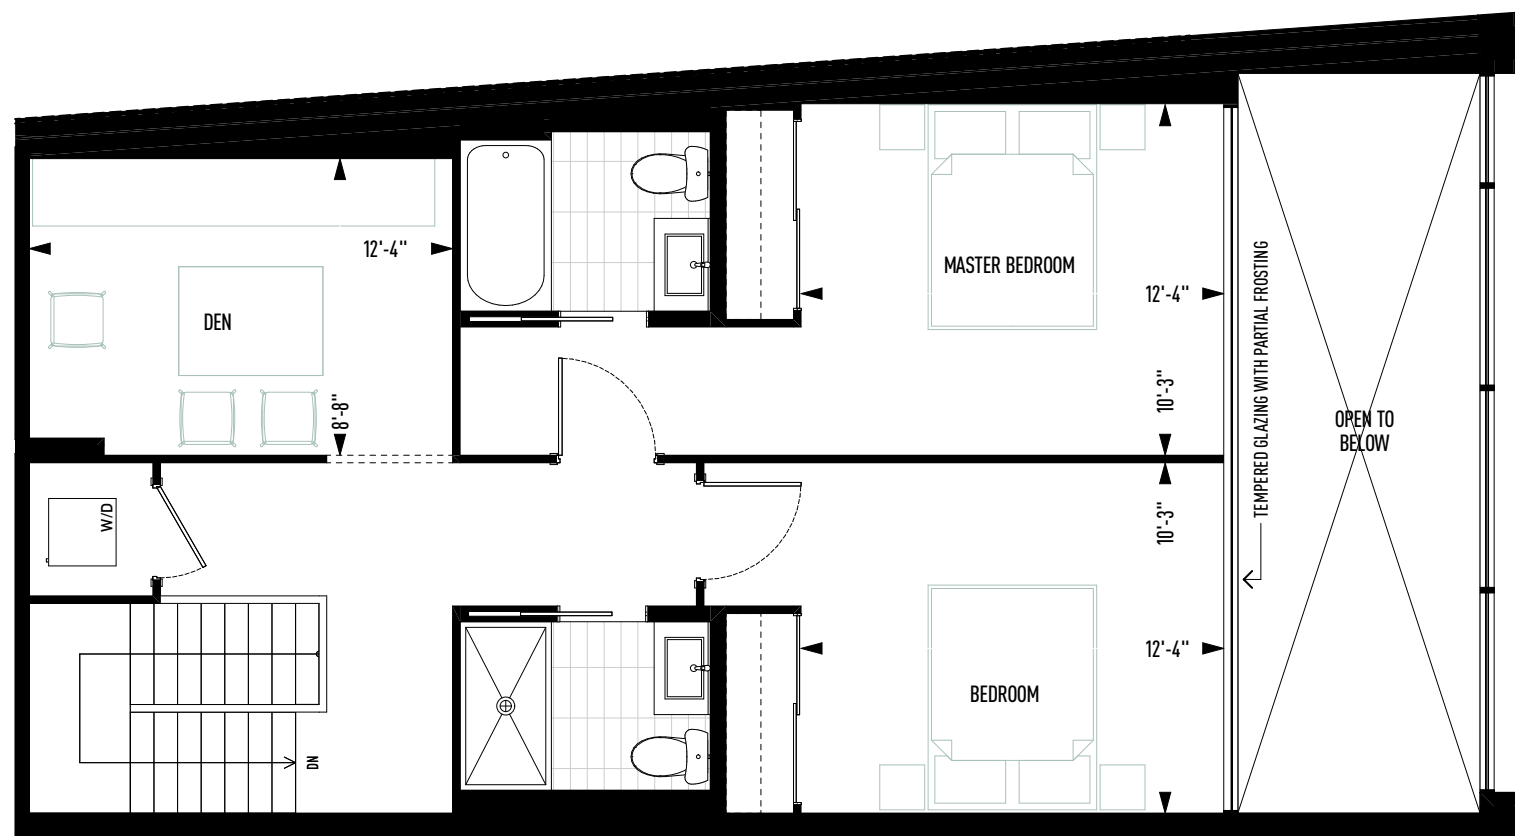

THE VIEW

BEACH RESIDENCES

SUITE 204

2-STOREY - OPTION 2
Three Bedroom plus Den
1,744 Square Feet

Sizes and specifications are subject to change without notice.
Actual floor area may differ from that stated. Plans are not to scale. E.&O.E.

GROUND AND SECOND FLOORS