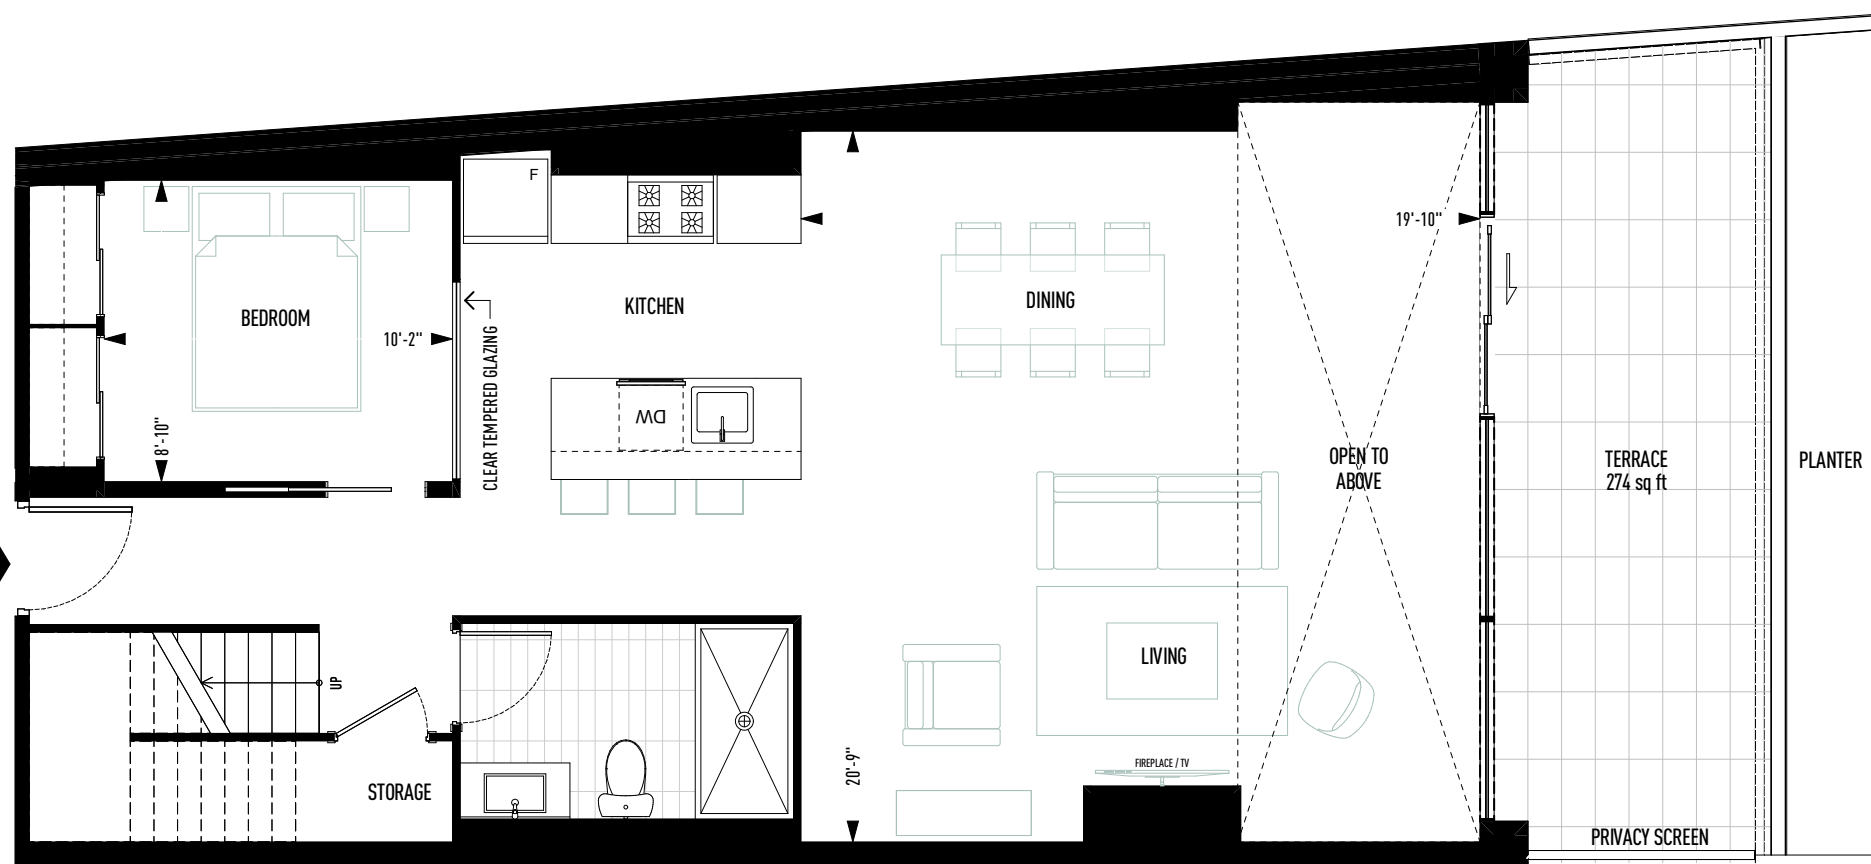

THE VIEW

BEACH RESIDENCES

SUITE 204

2-STOREY - OPTION 2
Three Bedroom plus Den
1,744 Square Feet

Sizes and specifications are subject to change without notice.
Actual floor area may differ from that stated. Plans are not to scale. E.&O.E.

GROUND AND SECOND FLOORS