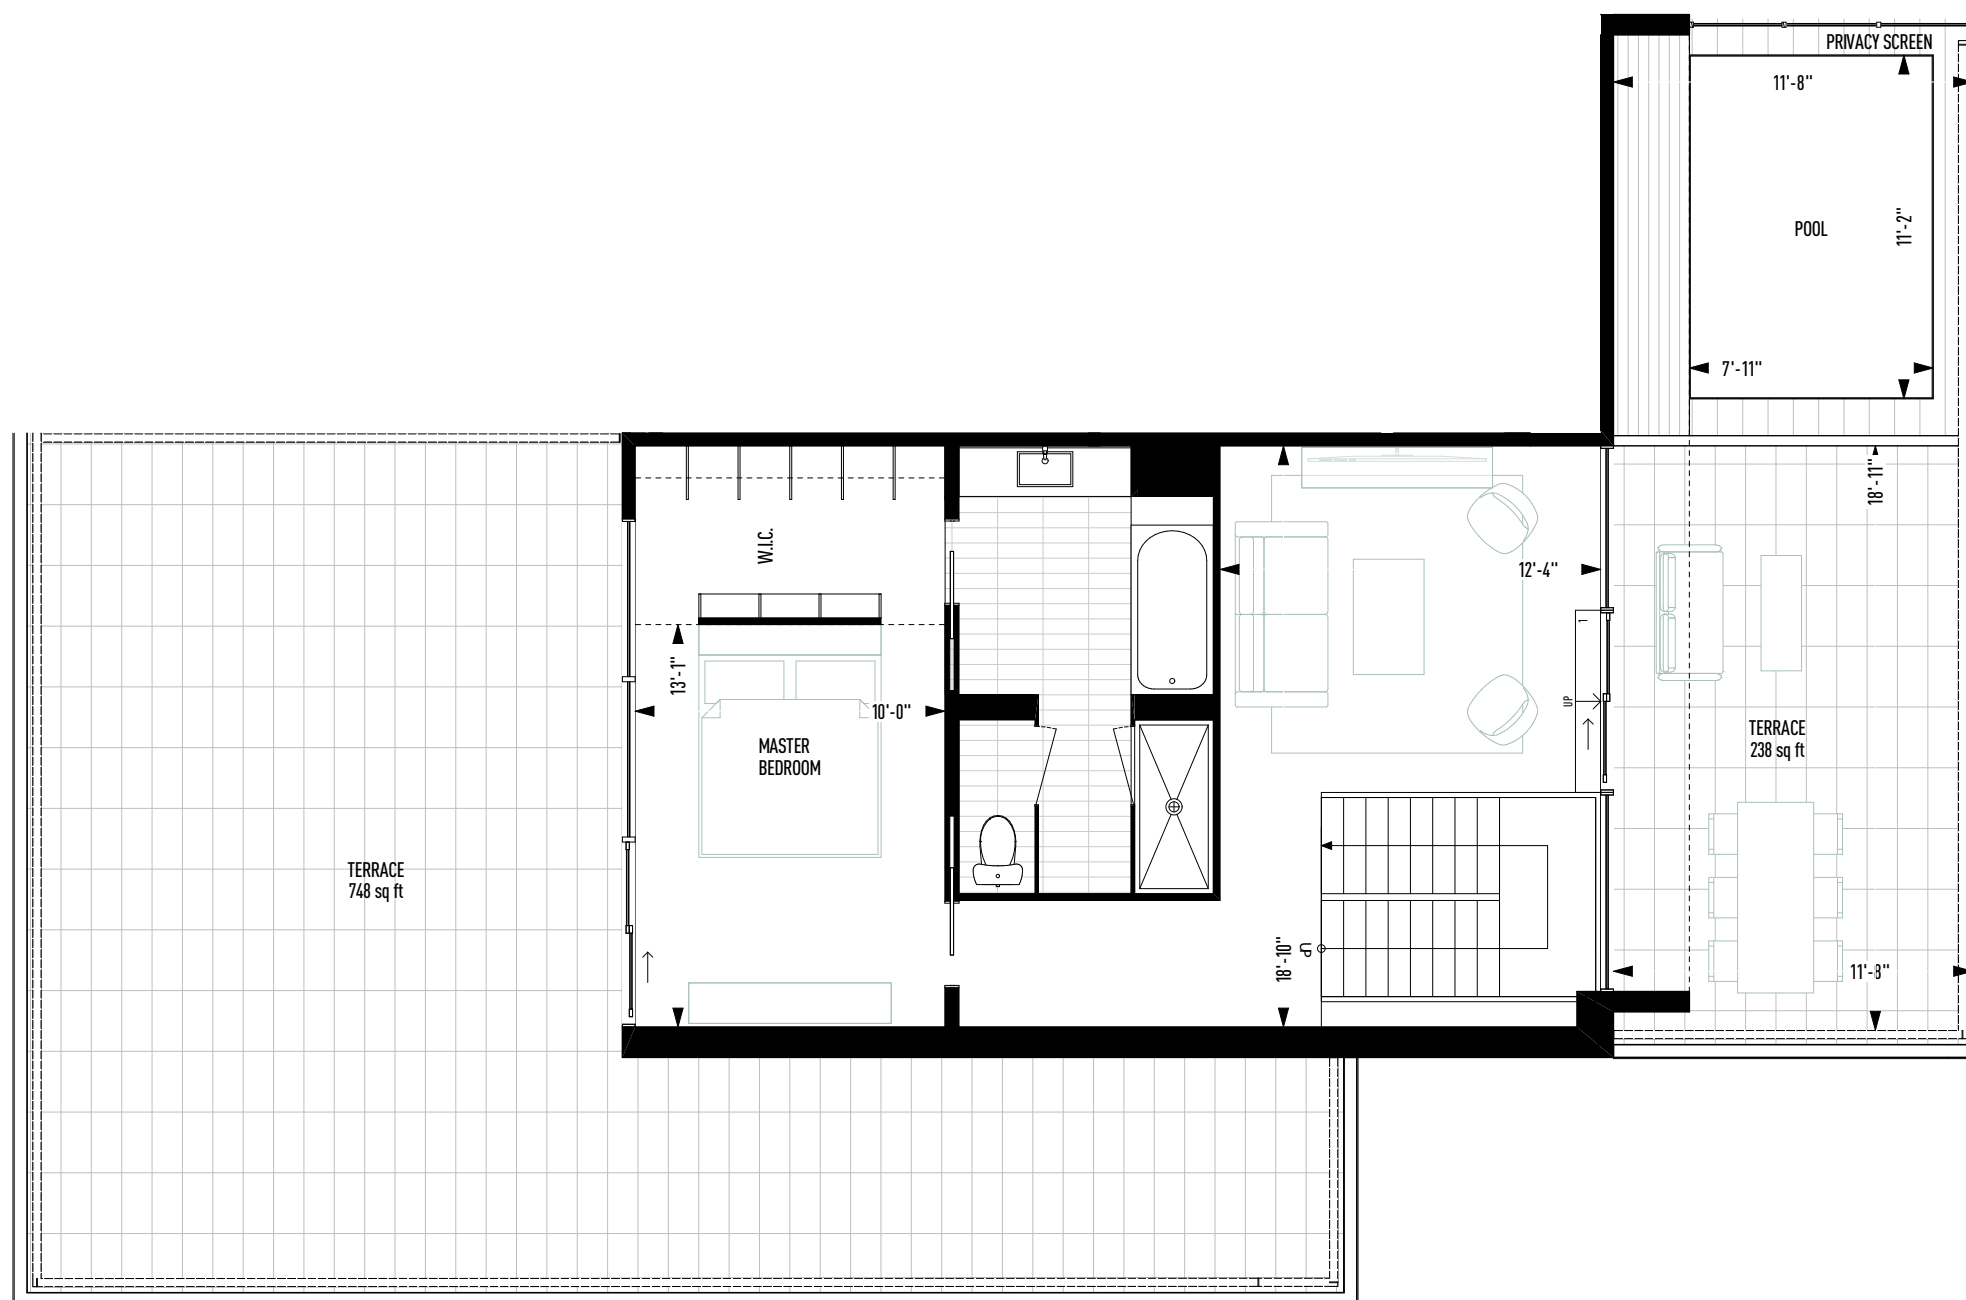

THE VIEW

BEACH RESIDENCES

PENTHOUSE

01

UPPER FLOOR

Three Bedroom plus Family Room
2,588 Square Feet

Sizes and specifications are subject to change without notice.
Actual floor area may differ from that stated. Plans are not to scale. E.&O.E.

EIGHTH FLOOR