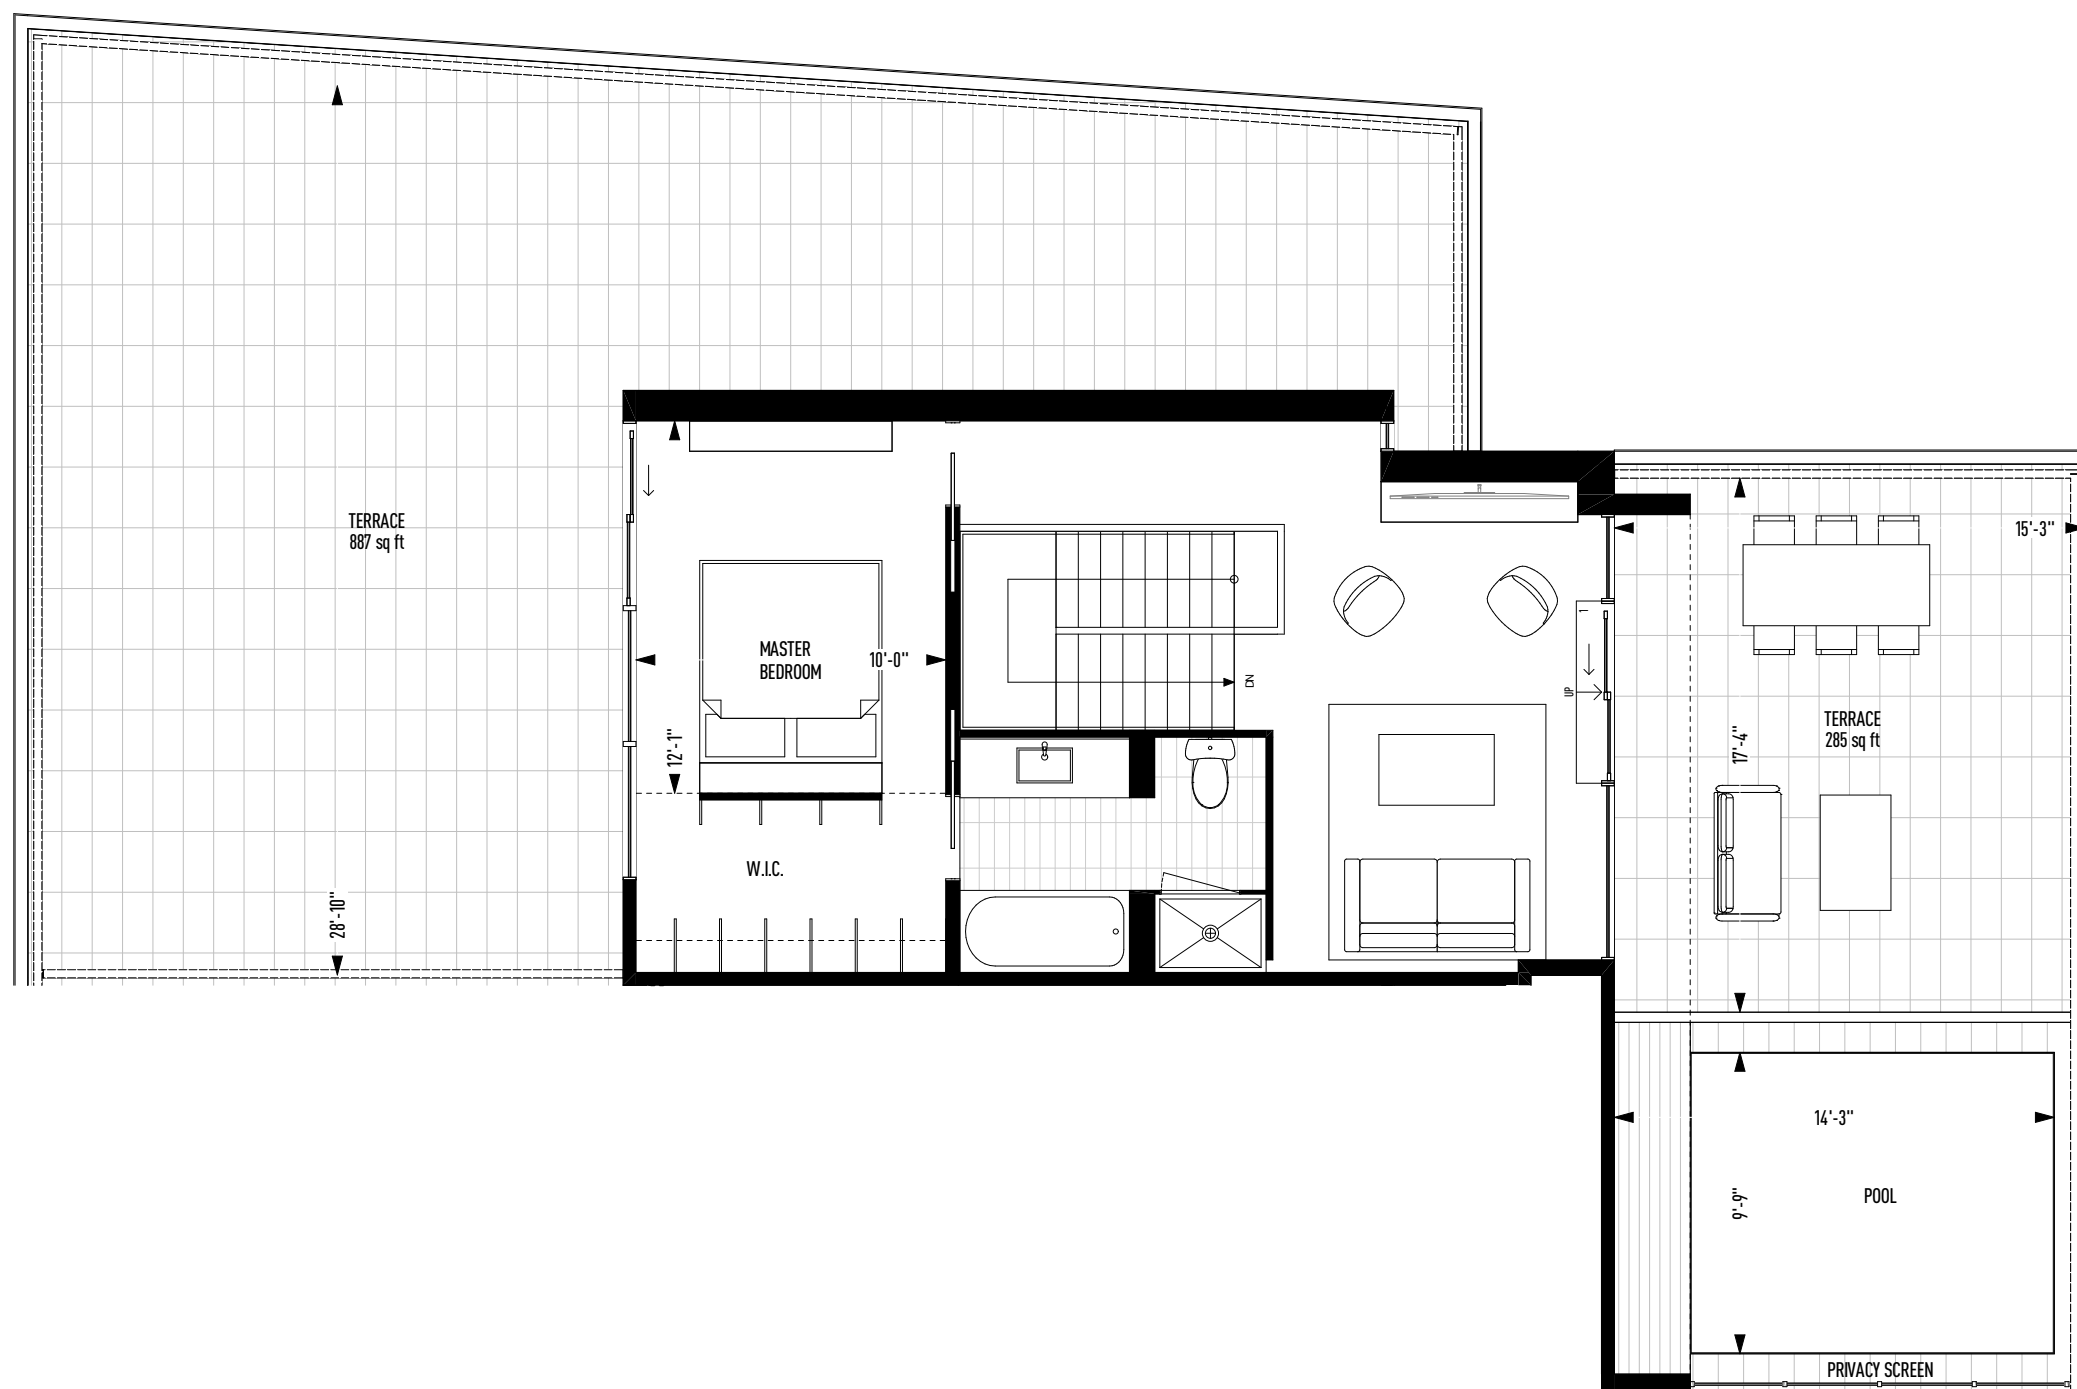

THE VIEW

BEACH RESIDENCES

PENTHOUSE 02

UPPER FLOOR
Three Bedroom plus Family Room
2,608 Square Feet

Sizes and specifications are subject to change without notice.
Actual floor area may differ from that stated. Plans are not to scale. E.&O.E.

EIGHTH FLOOR