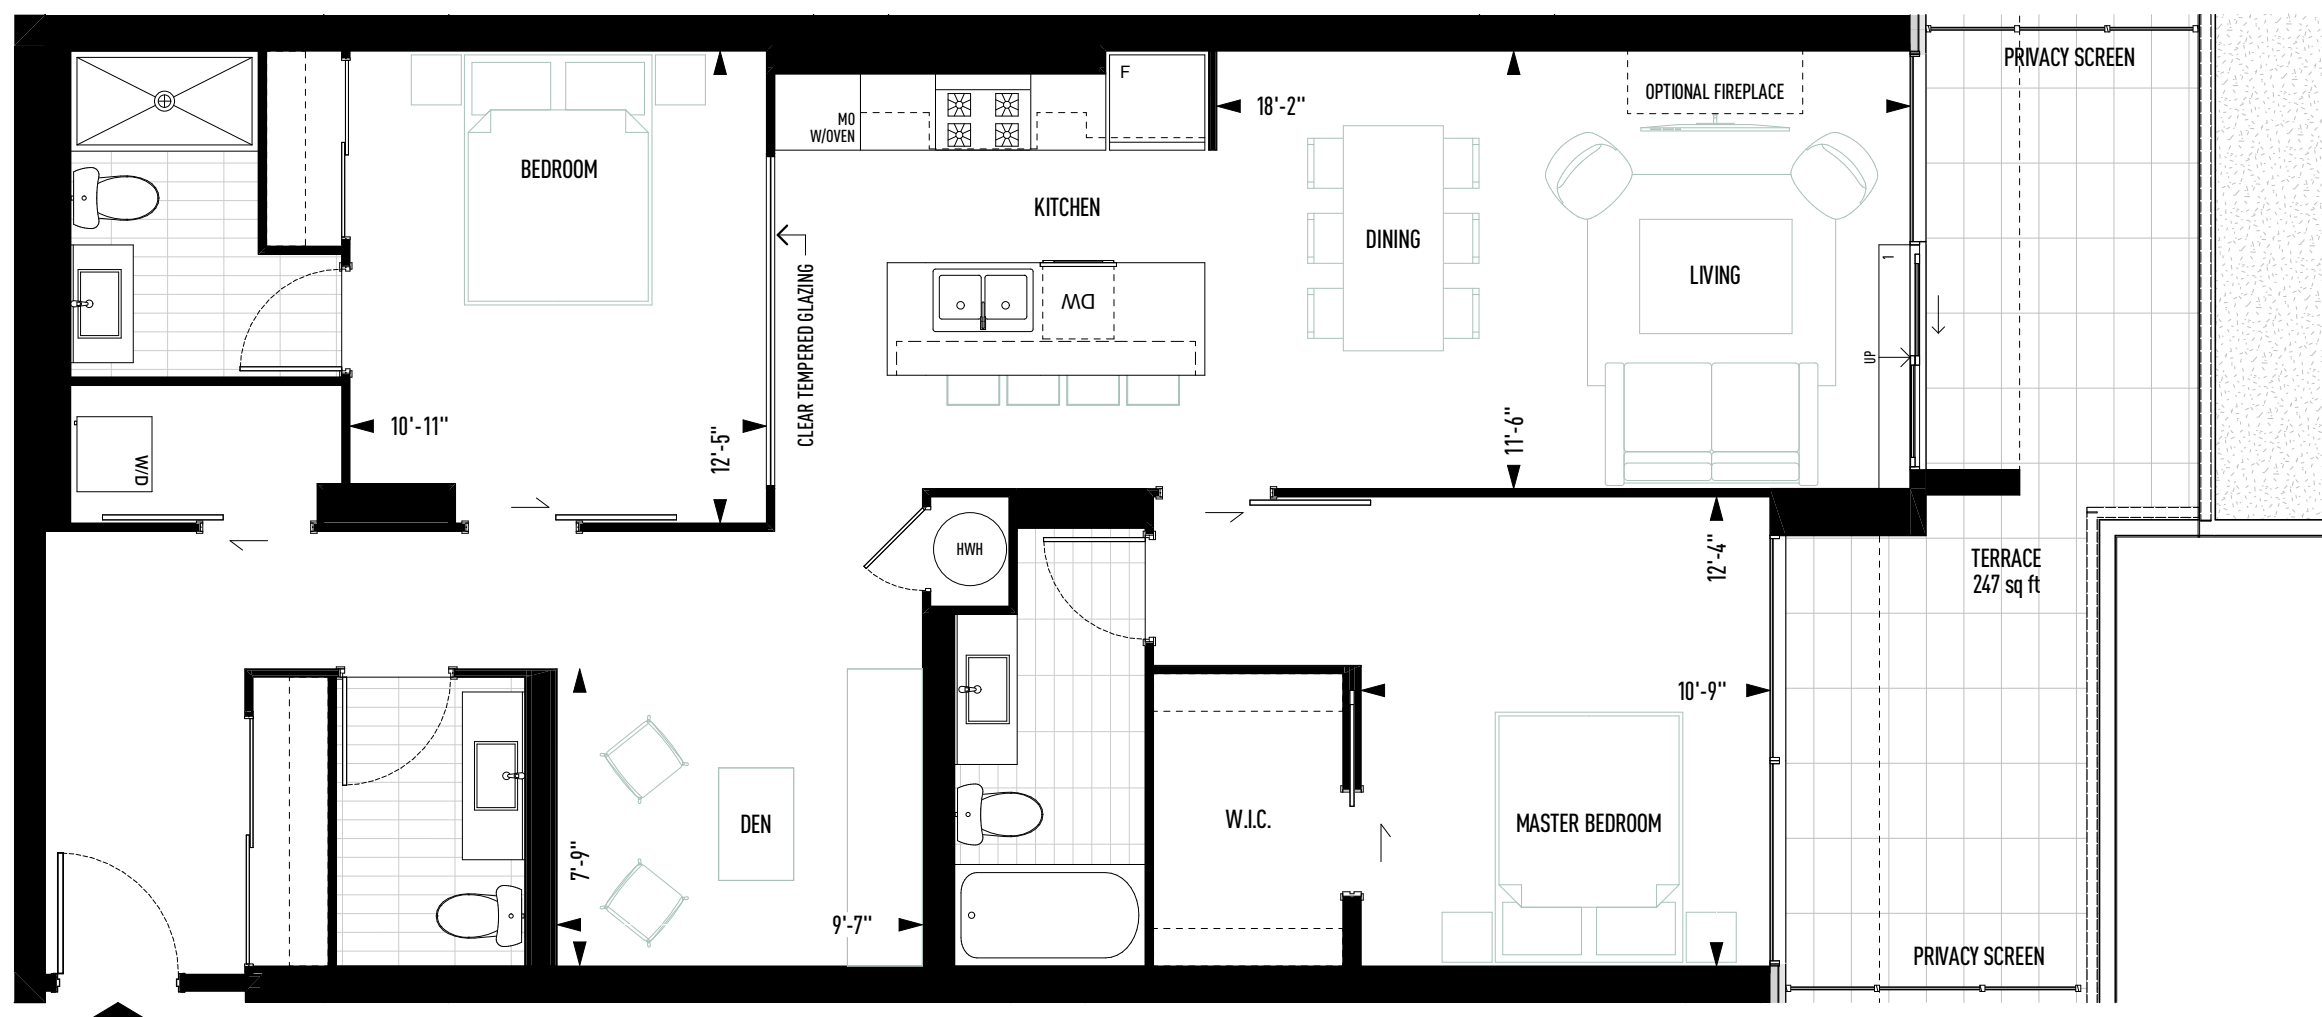

THE VIEW

BEACH RESIDENCES

SUITE 306

Two Bedroom plus Den
1,220 Square Feet

Sizes and specifications are subject to change without notice.
Actual floor area may differ from that stated. Plans are not to scale. E.&O.E.

THIRD FLOOR