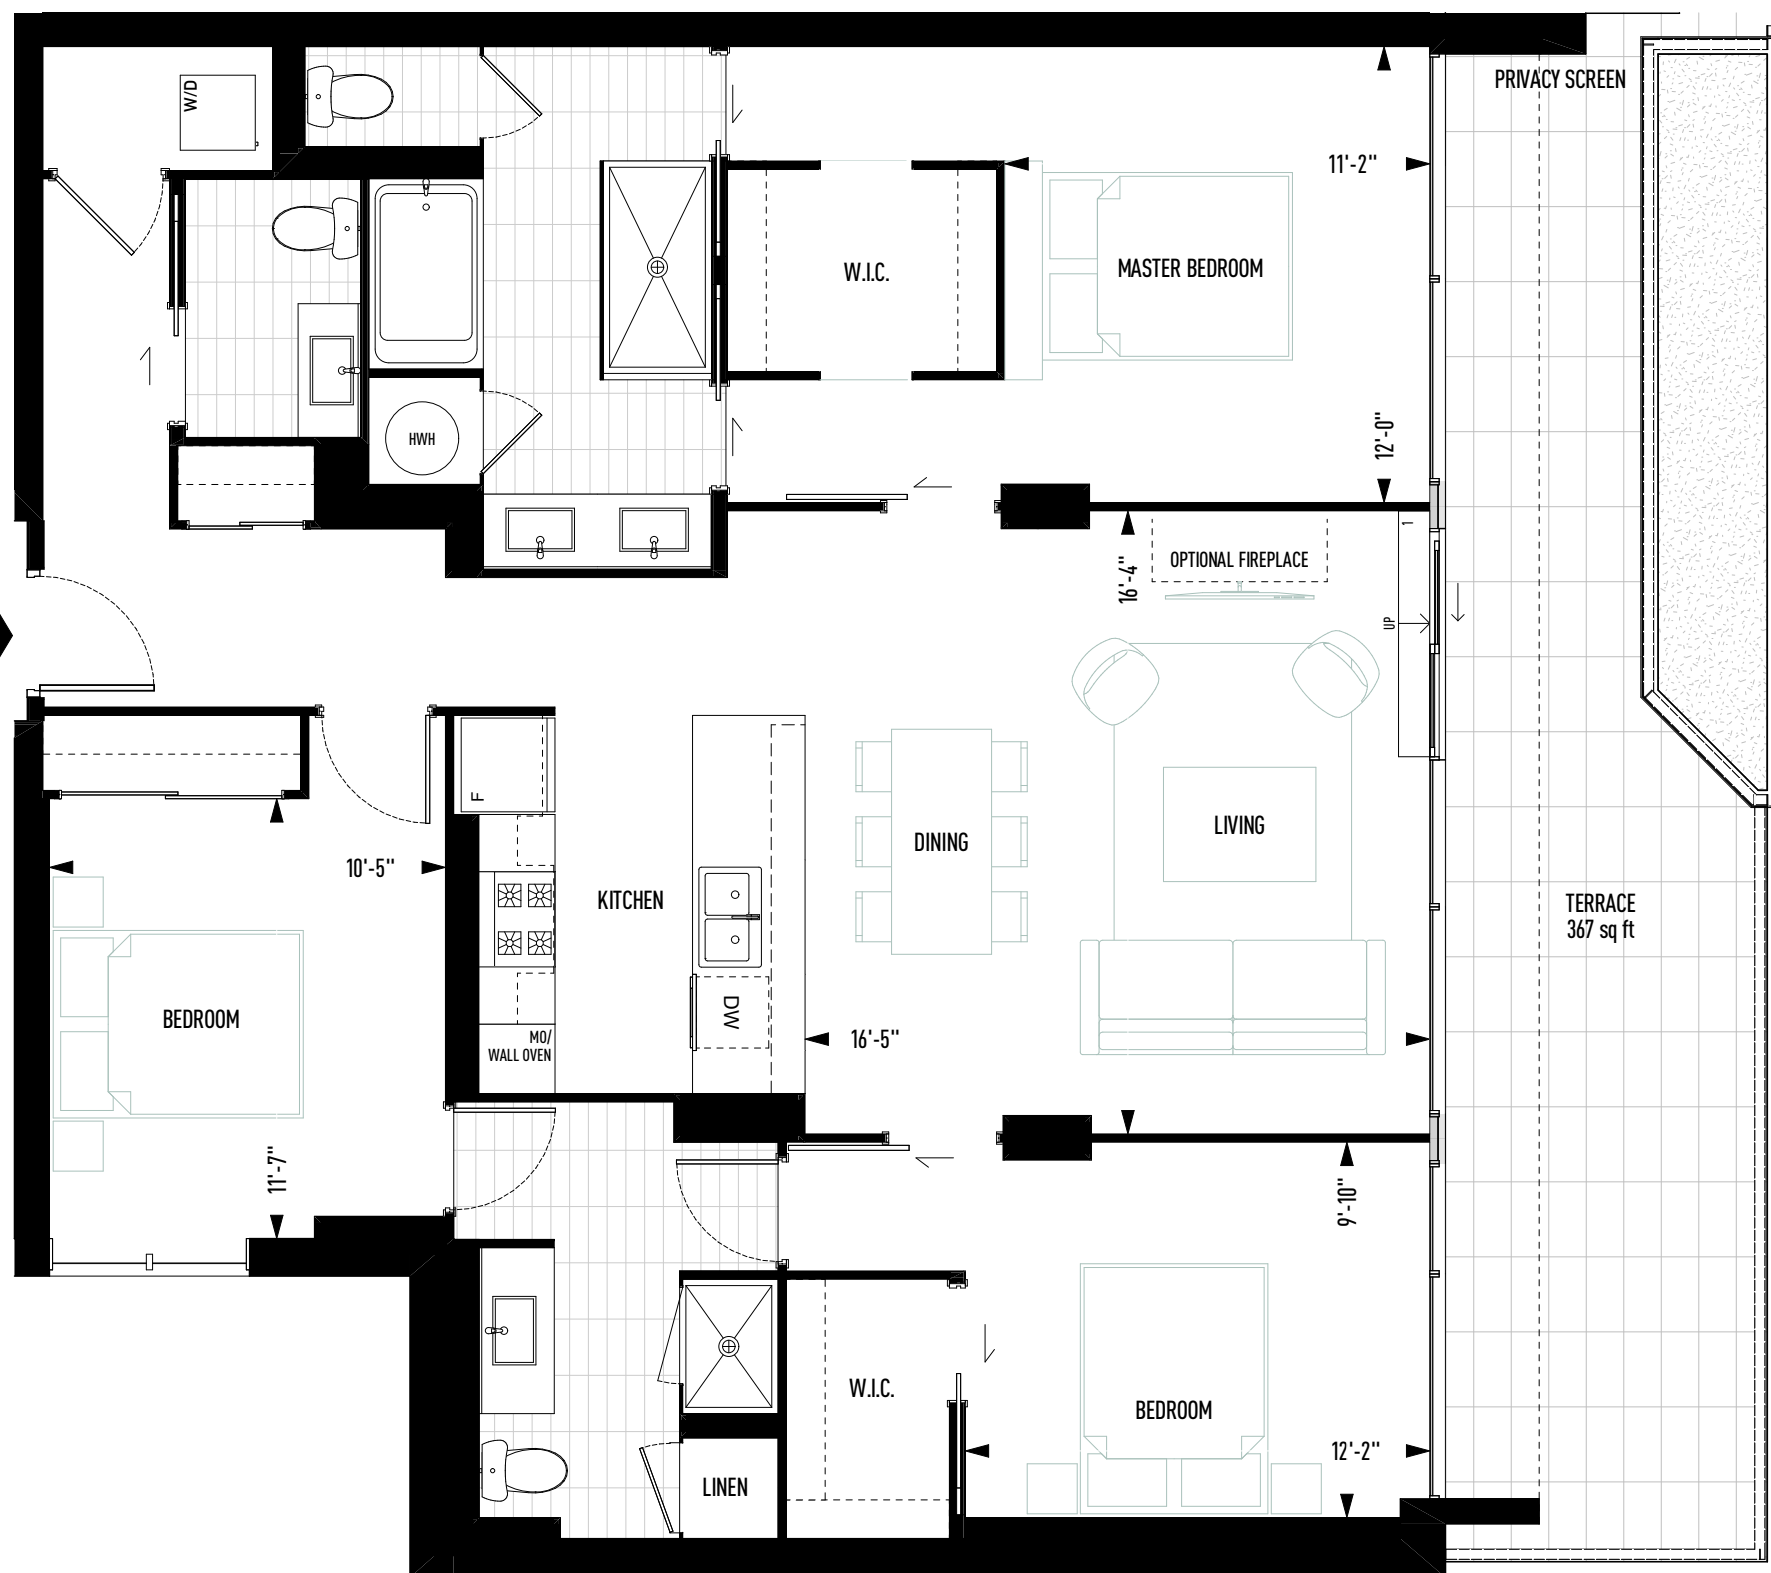

THE VIEW

BEACH RESIDENCES

SUITE 401

Three Bedroom
1,437 Square Feet

Sizes and specifications are subject to change without notice.
Actual floor area may differ from that stated. Plans are not to scale. E.&O.E.

FOURTH FLOOR