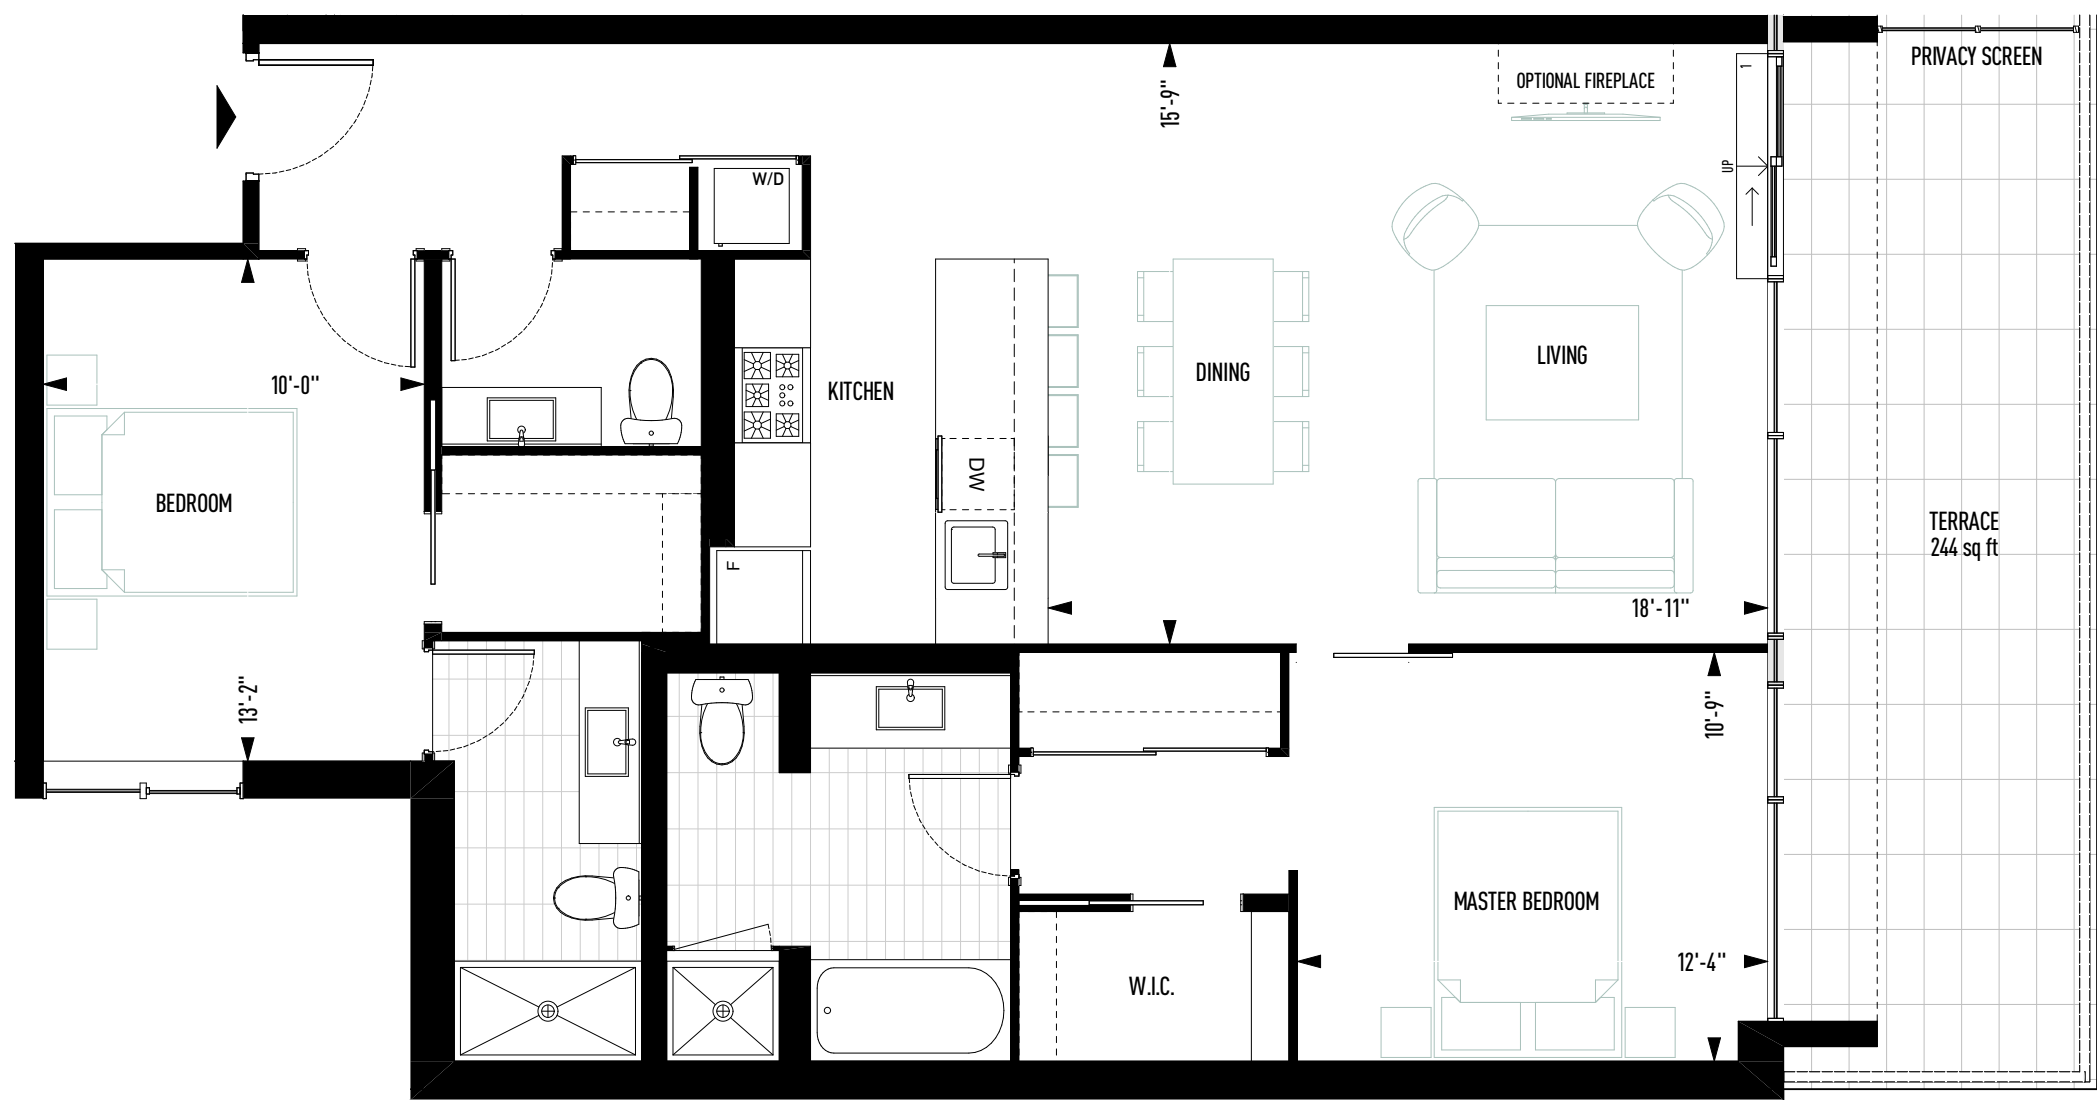

## SUITE 301

Two Bedroom  
1,183 Square Feet

Sizes and specifications are subject to change without notice.  
Actual floor area may differ from that stated. Plans are not to scale. E.&O.E.

THIRD FLOOR