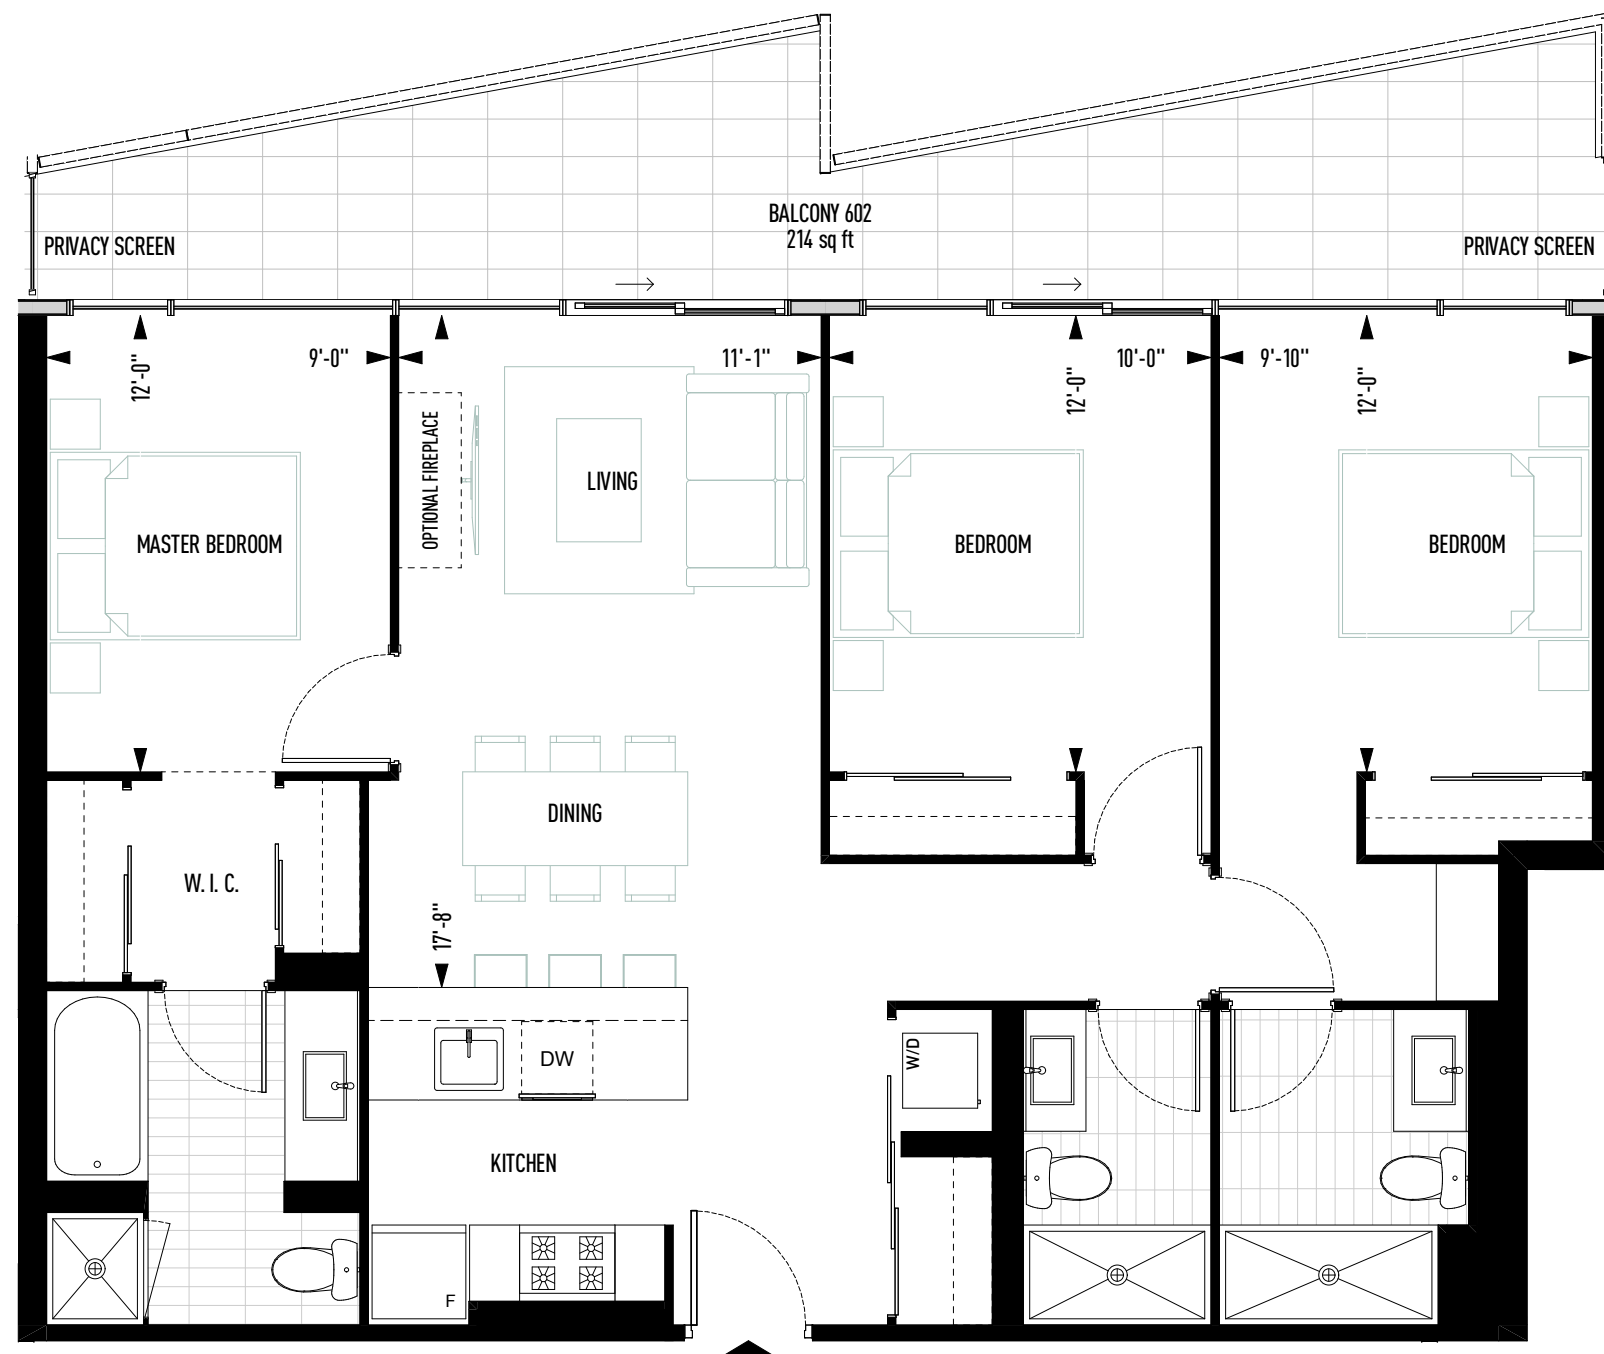

# THE VIEW

BEACH RESIDENCES

## SUITE 303 & 403

Three Bedroom  
1,095 Square Feet

Sizes and specifications are subject to change without notice.  
Actual floor area may differ from that stated. Plans are not to scale. E.&O.E.

THIRD AND FOURTH FLOORS