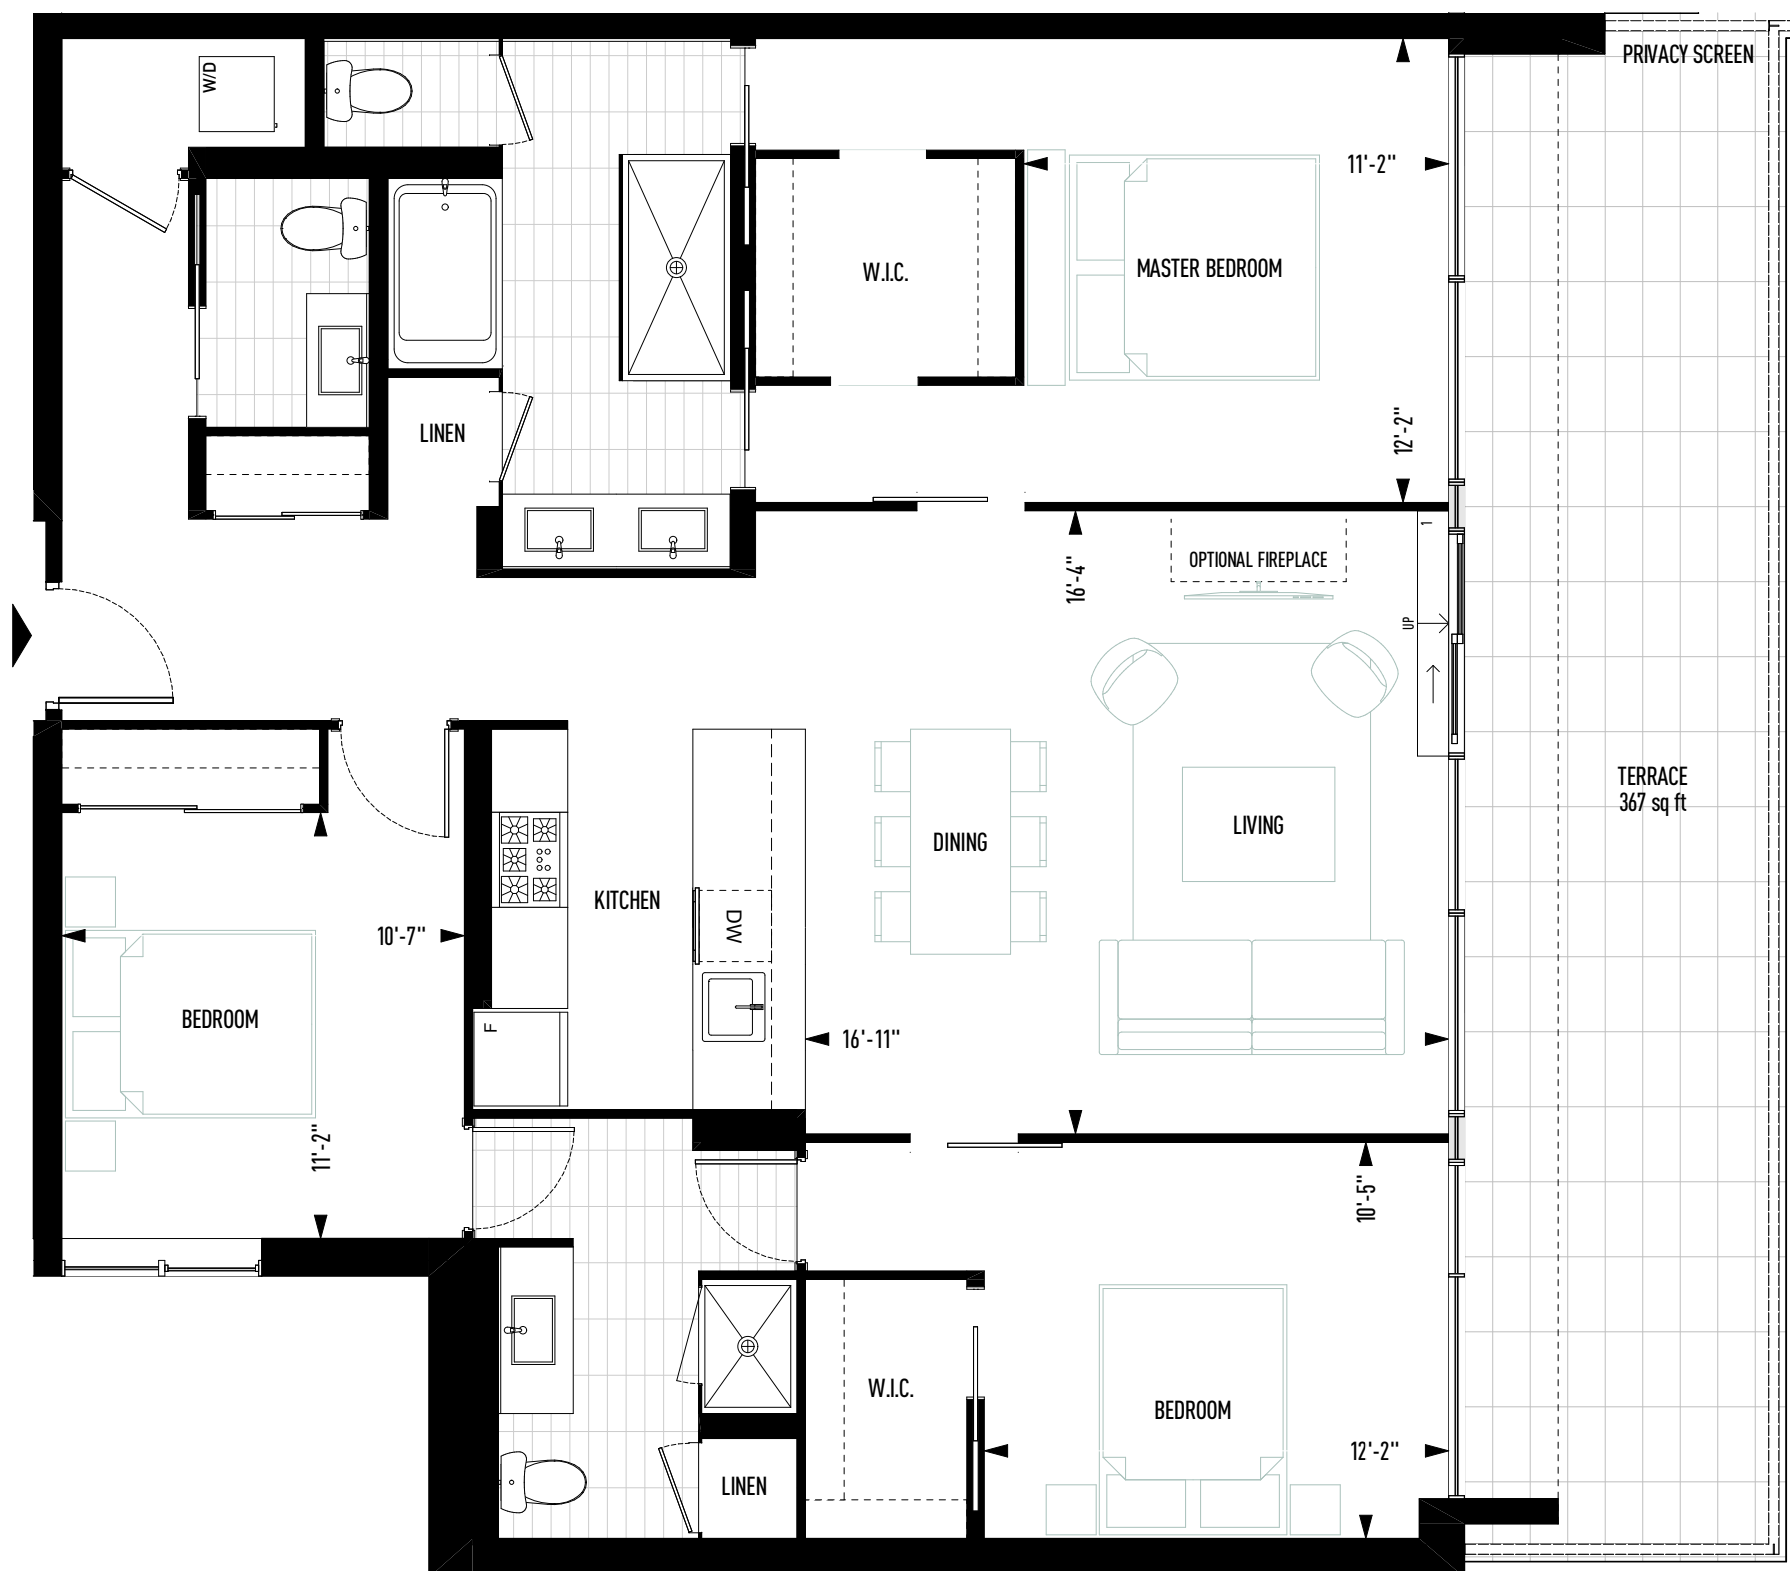

THE VIEW

BEACH RESIDENCES

SUITE 401

Three Bedroom
1,437 Square Feet

Sizes and specifications are subject to change without notice.
Actual floor area may differ from that stated. Plans are not to scale. E.&O.E.

FOURTH FLOOR