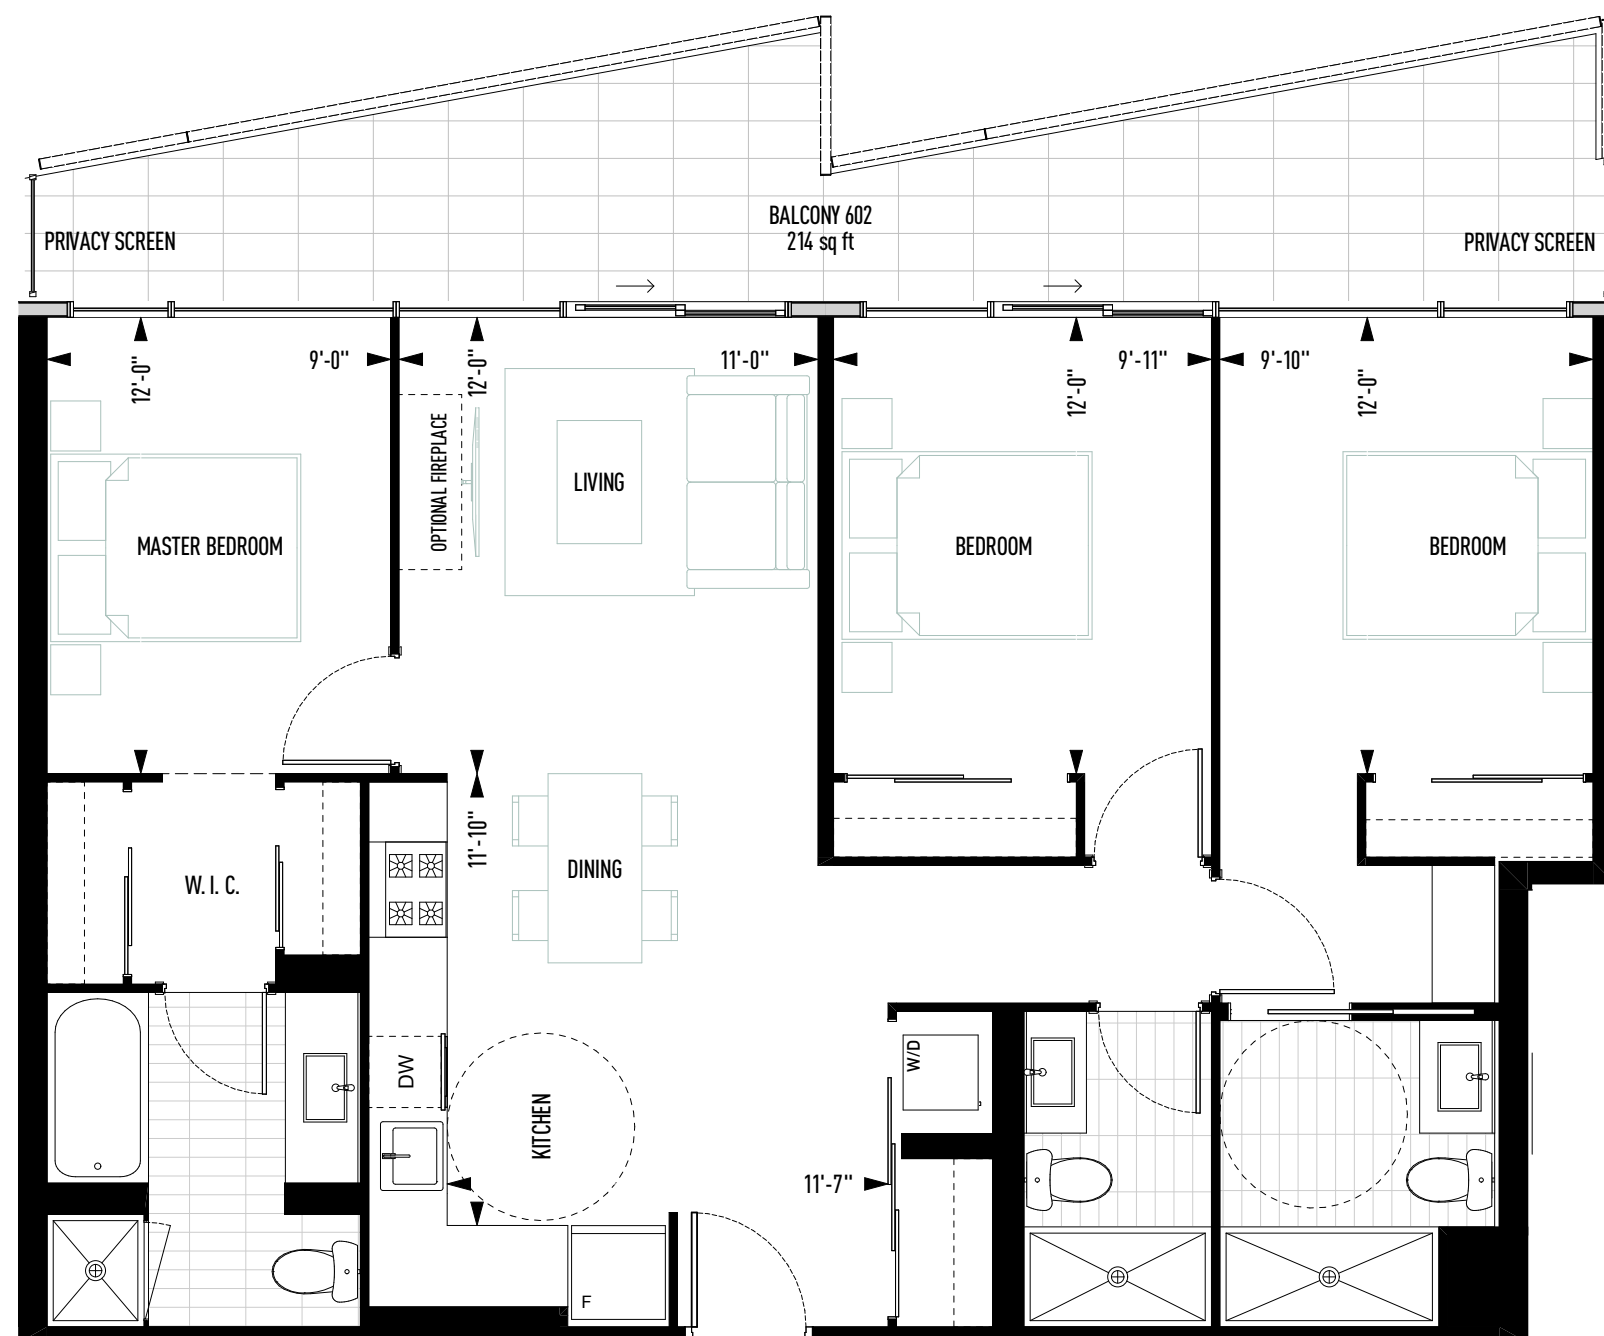

## SUITE 503 & 603

Three Bedroom  
Barrier Free Suite  
1,097 Square Feet

Sizes and specifications are subject to change without notice.  
Actual floor area may differ from that stated. Plans are not to scale. E.&O.E.

FIFTH AND SIXTH FLOORS