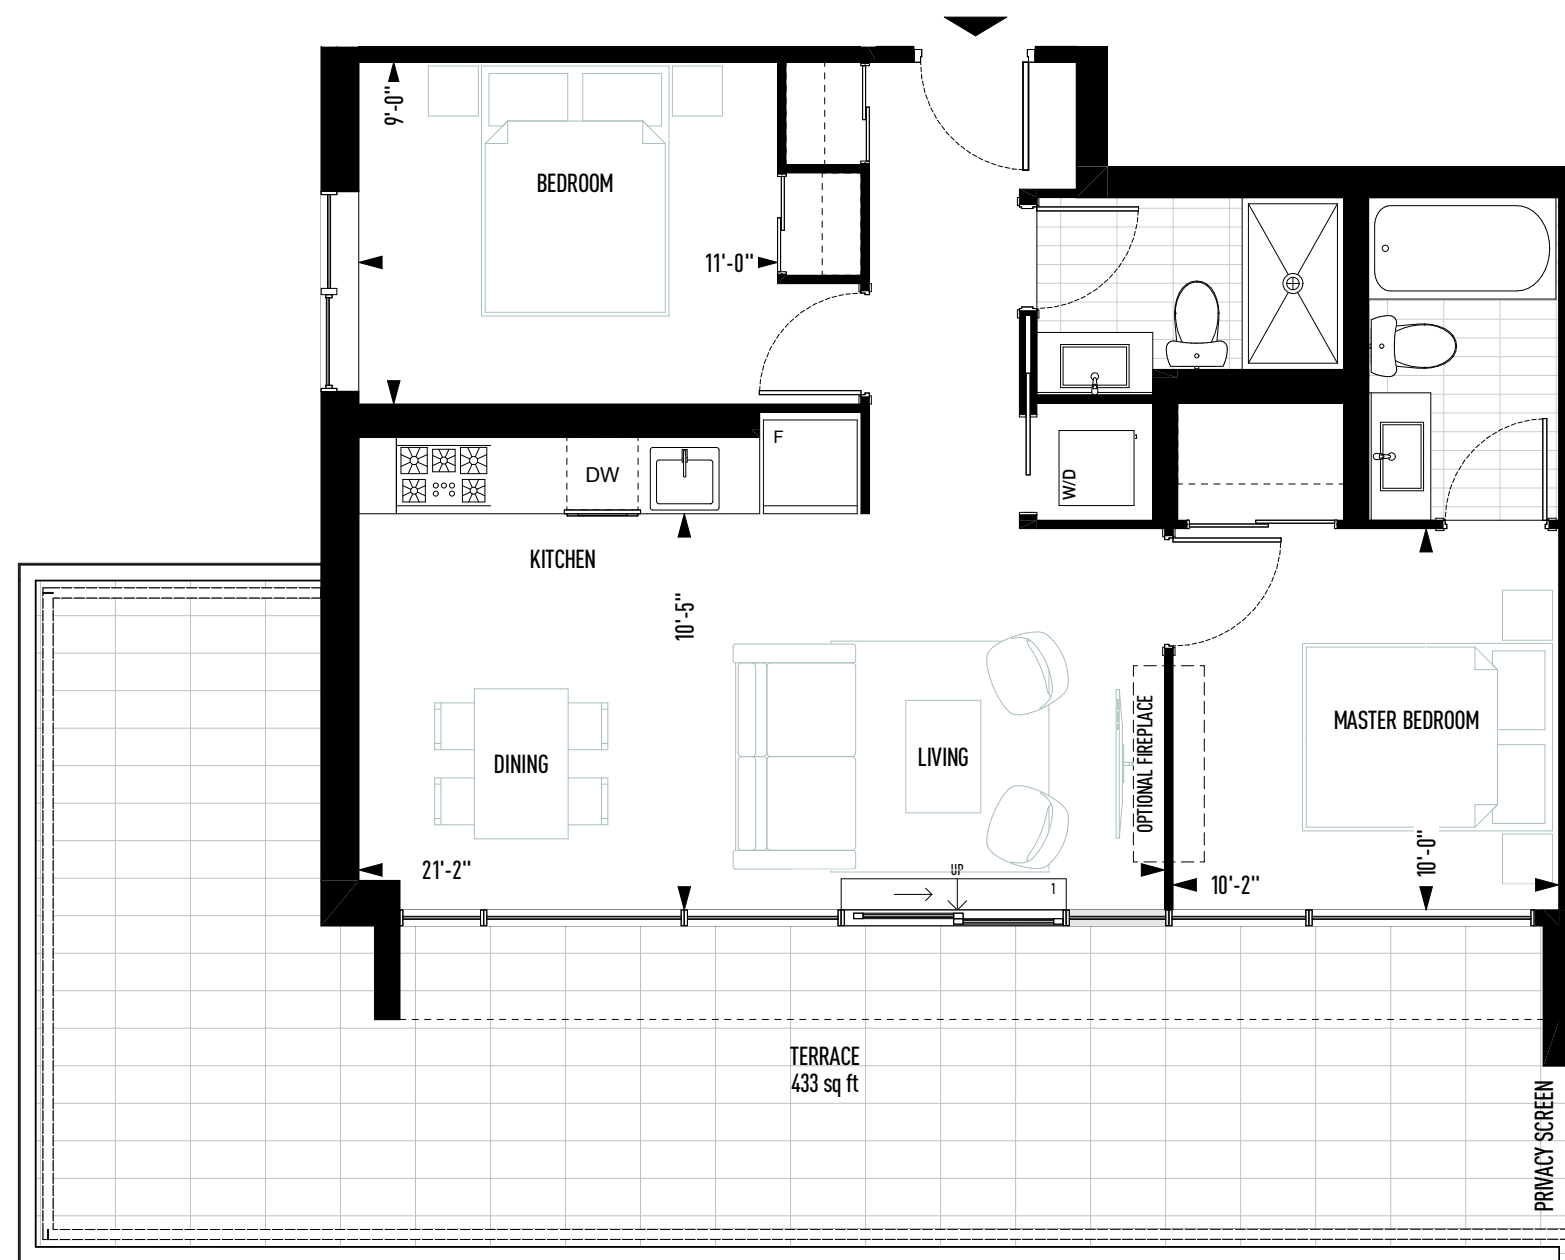

THE VIEW

BEACH RESIDENCES

SUITE 601

Two Bedroom
715 Square Feet

Sizes and specifications are subject to change without notice.
Actual floor area may differ from that stated. Plans are not to scale. E.&O.E.

SIXTH FLOOR