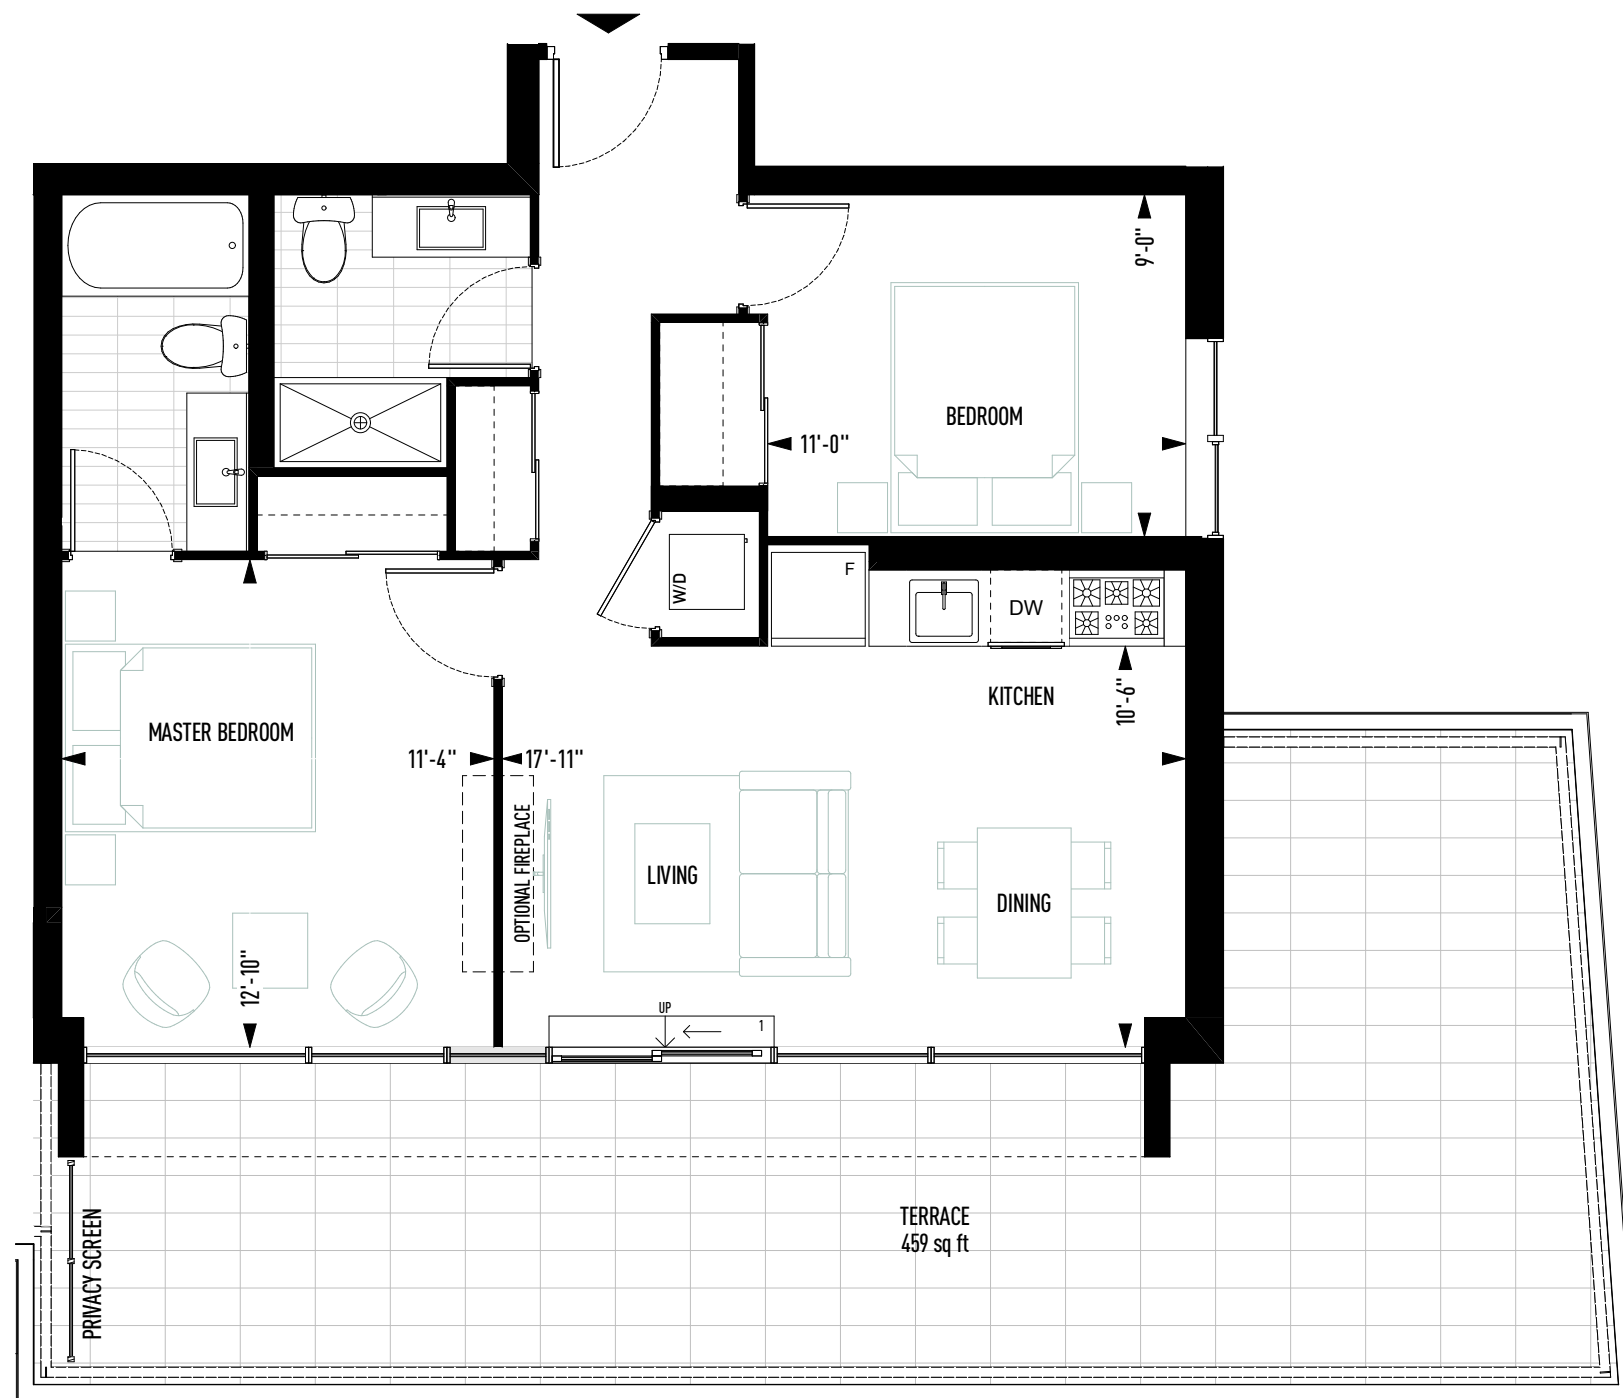

## SUITE 605

Two Bedroom  
742 Square Feet

Sizes and specifications are subject to change without notice.  
Actual floor area may differ from that stated. Plans are not to scale. E.&O.E.