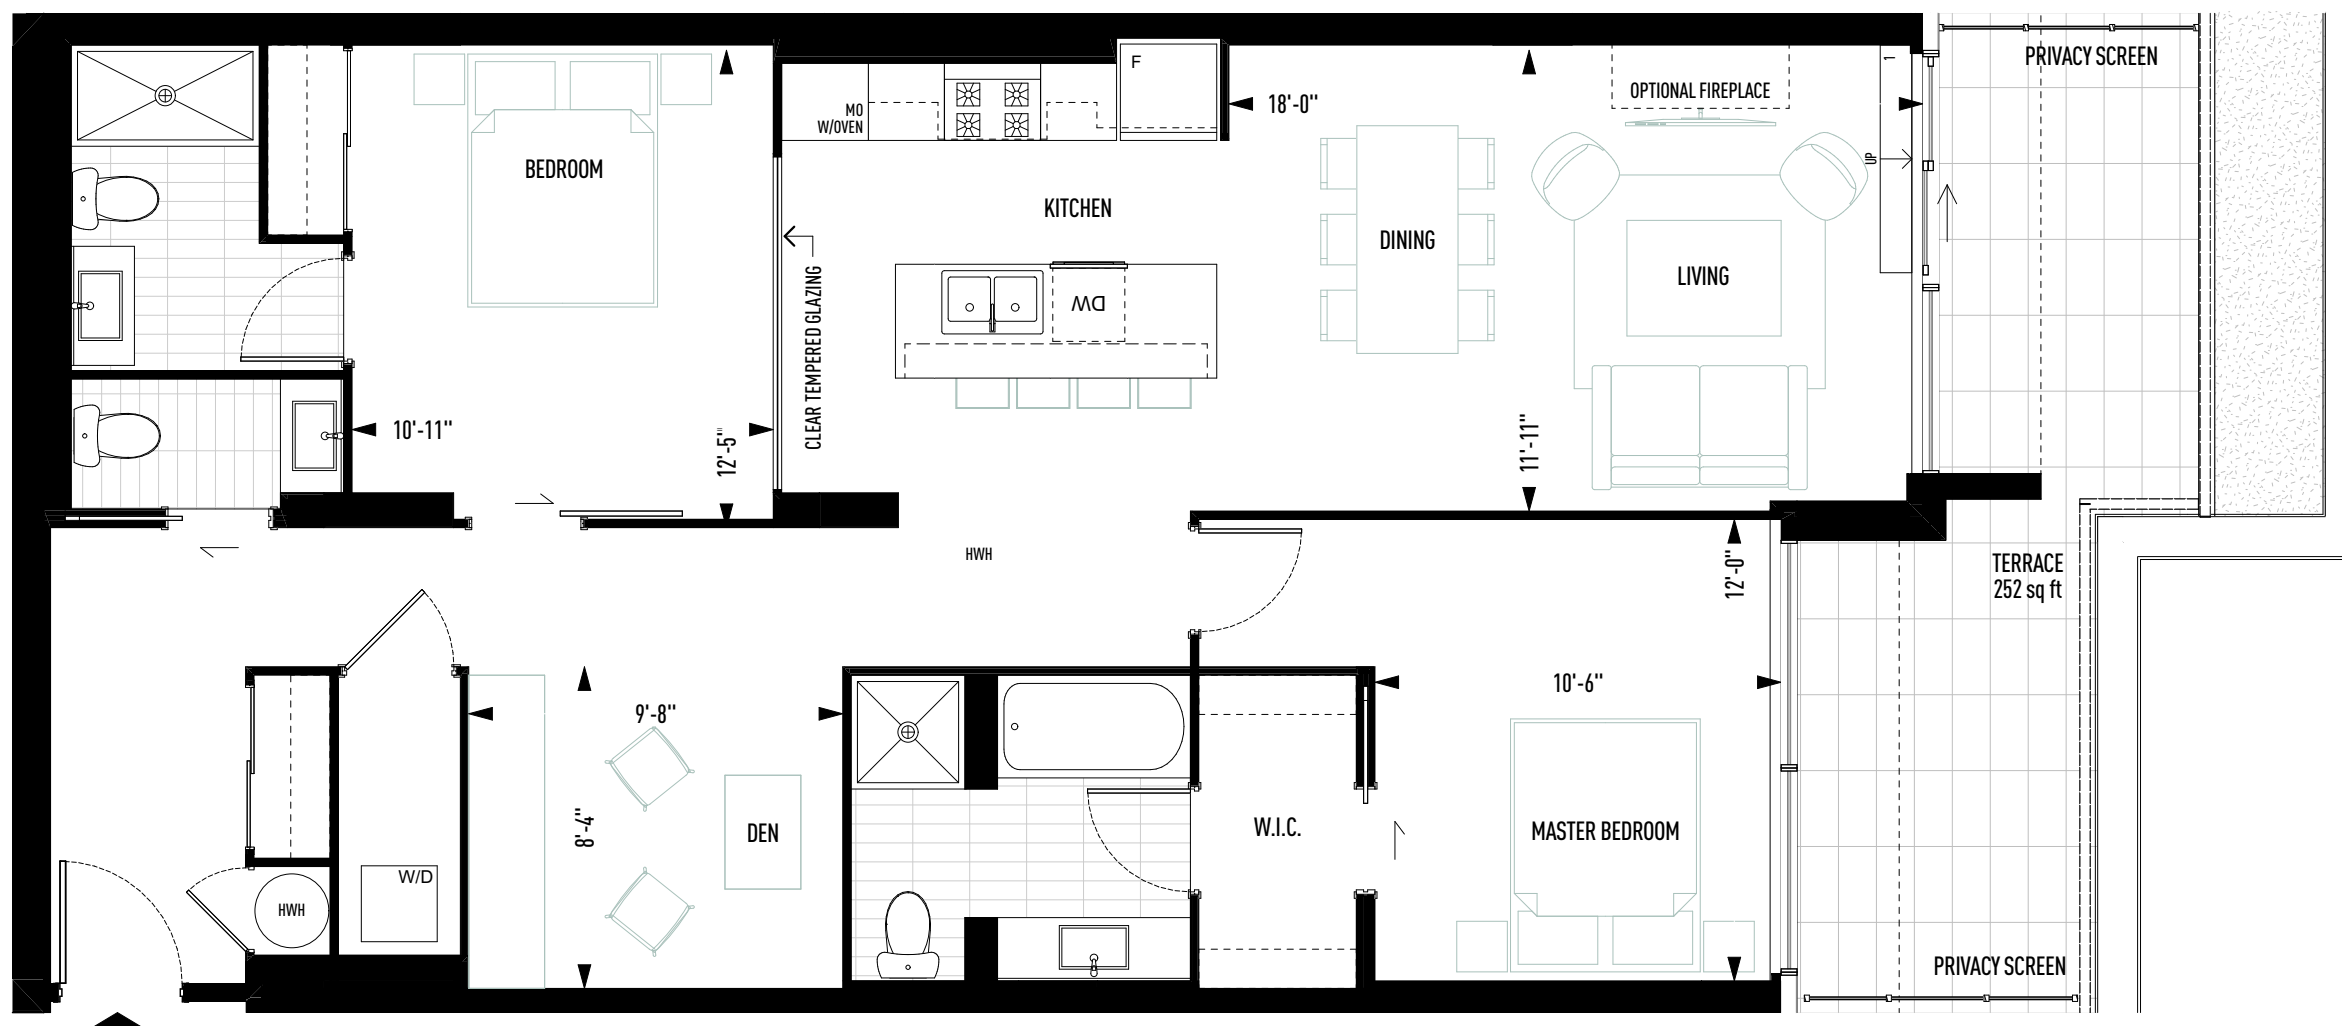

## SUITE 306

Two Bedroom plus Den  
1,220 Square Feet

Sizes and specifications are subject to change without notice.  
Actual floor area may differ from that stated. E.&O.E.

THIRD FLOOR