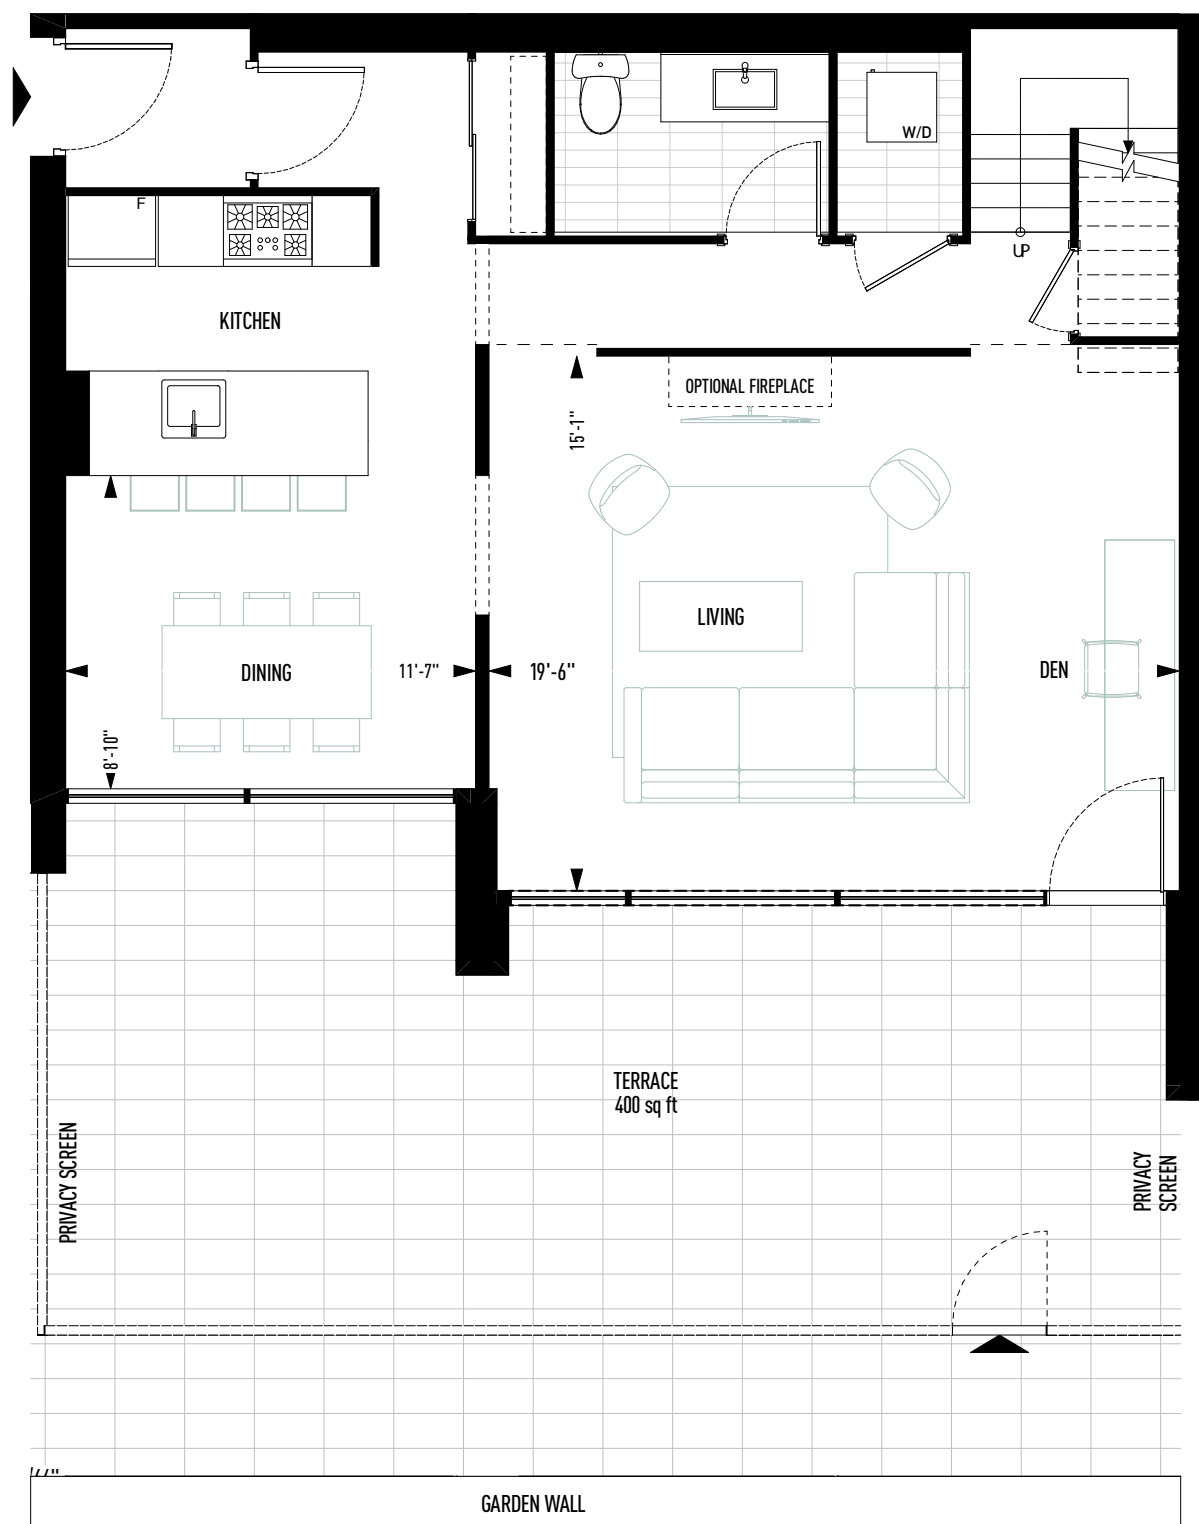

THE VIEW

BEACH RESIDENCES

TOWNHOME 101

Three Bedroom plus Den
1,632 Square Feet

SECOND AND FIRST PARKING FLOORS

Sizes and specifications are subject to change without notice.
Actual floor area may differ from that stated. Plans are not to scale. E.&O.E.