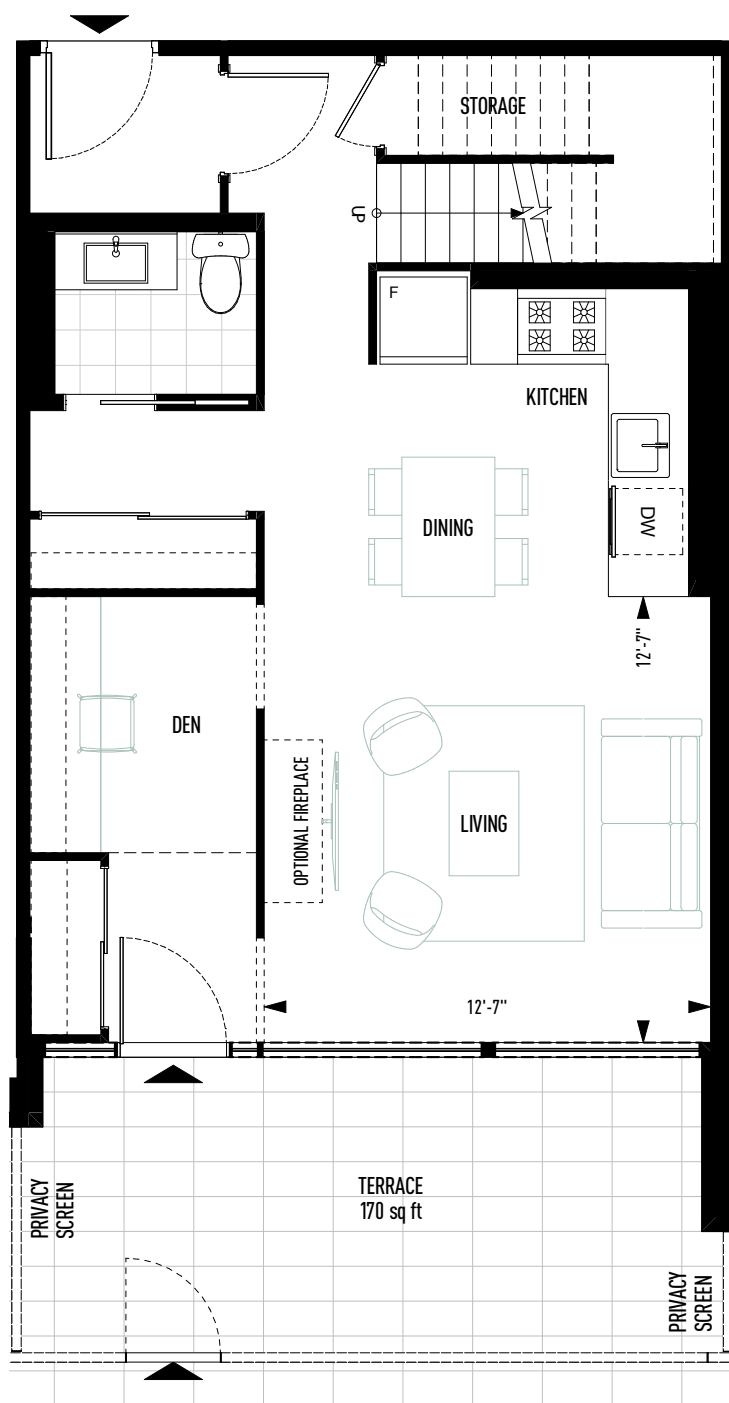

## TOWNHOME 102

Two Bedroom plus Den  
1,160 Square Feet

Sizes and specifications are subject to change without notice.  
Actual floor area may differ from that stated. Plans are not to scale. E.&O.E.

SECOND AND FIRST PARKING FLOORS