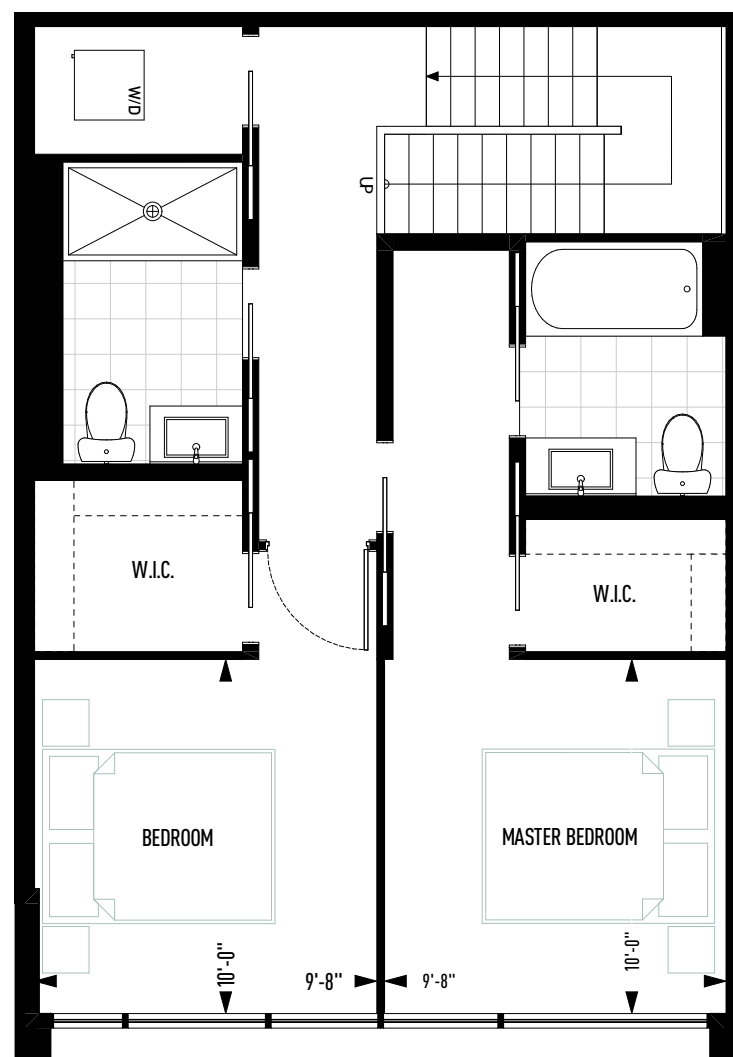

## TOWNHOME 102

Two Bedroom plus Den  
1,160 Square Feet

Sizes and specifications are subject to change without notice.  
Actual floor area may differ from that stated. Plans are not to scale. E.&O.E.

SECOND AND FIRST PARKING FLOORS