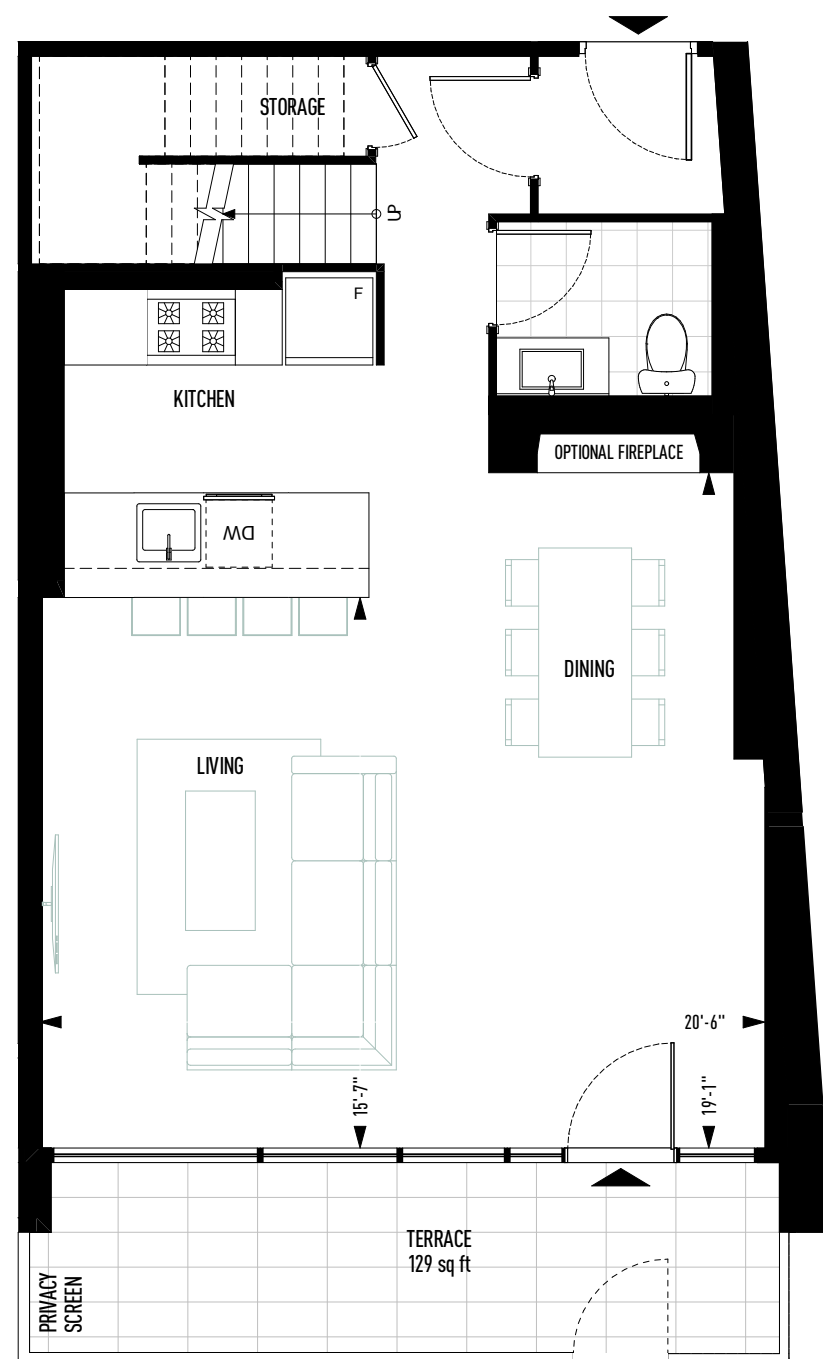

## TOWNHOME 103

Two Bedroom plus Den  
1,370 Square Feet

Sizes and specifications are subject to change without notice.  
Actual floor area may differ from that stated. Plans are not to scale. E.&O.E.

SECOND AND FIRST PARKING FLOORS