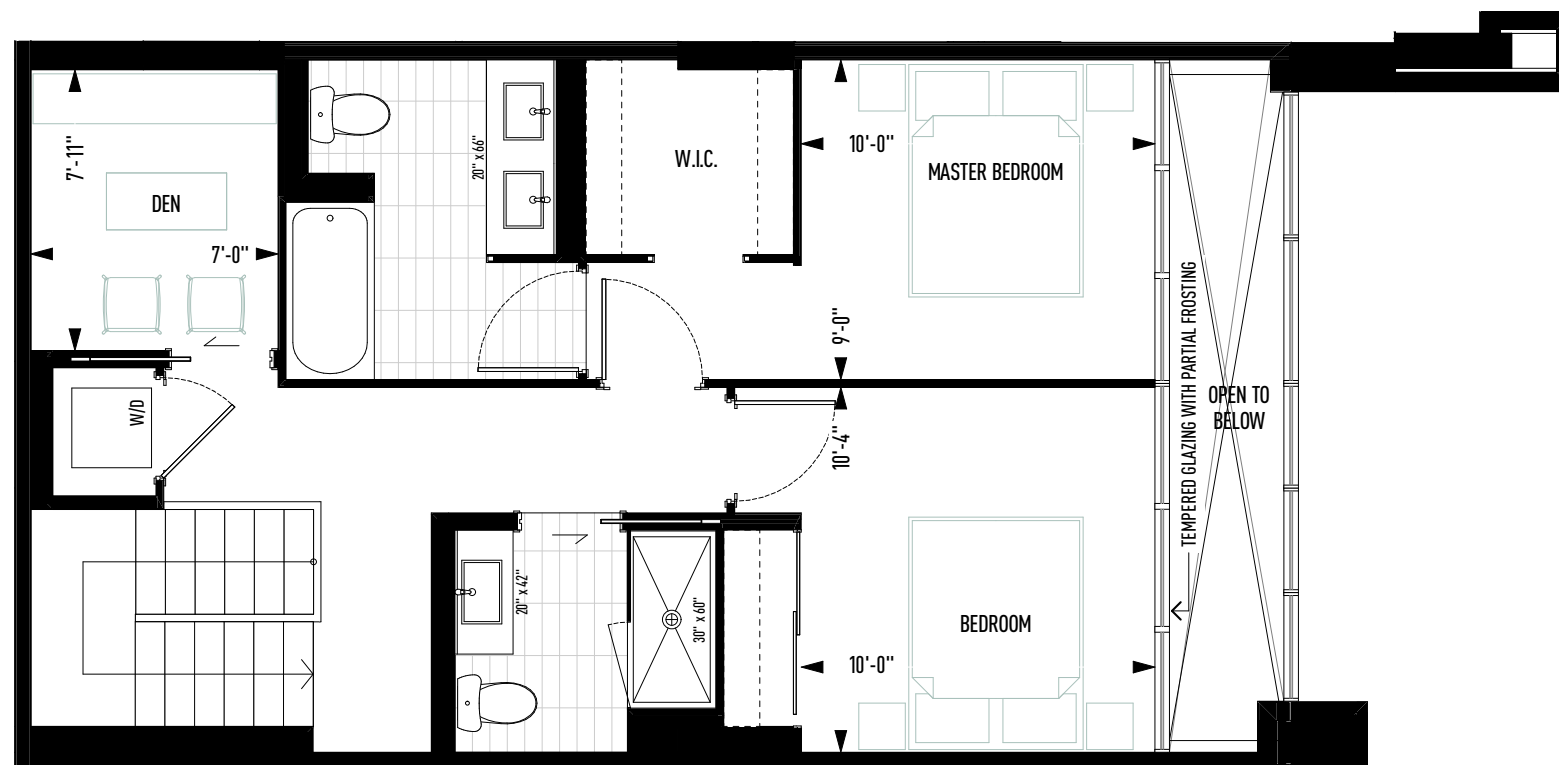

THE VIEW

BEACH RESIDENCES

SUITE 202

2-STOREY - OPTION 1
Two Bedroom plus Den
1,393 Square Feet

Sizes and specifications are subject to change without notice.
Actual floor area may differ from that stated. Plans are not to scale. E.&O.E.

GROUND AND SECOND FLOORS