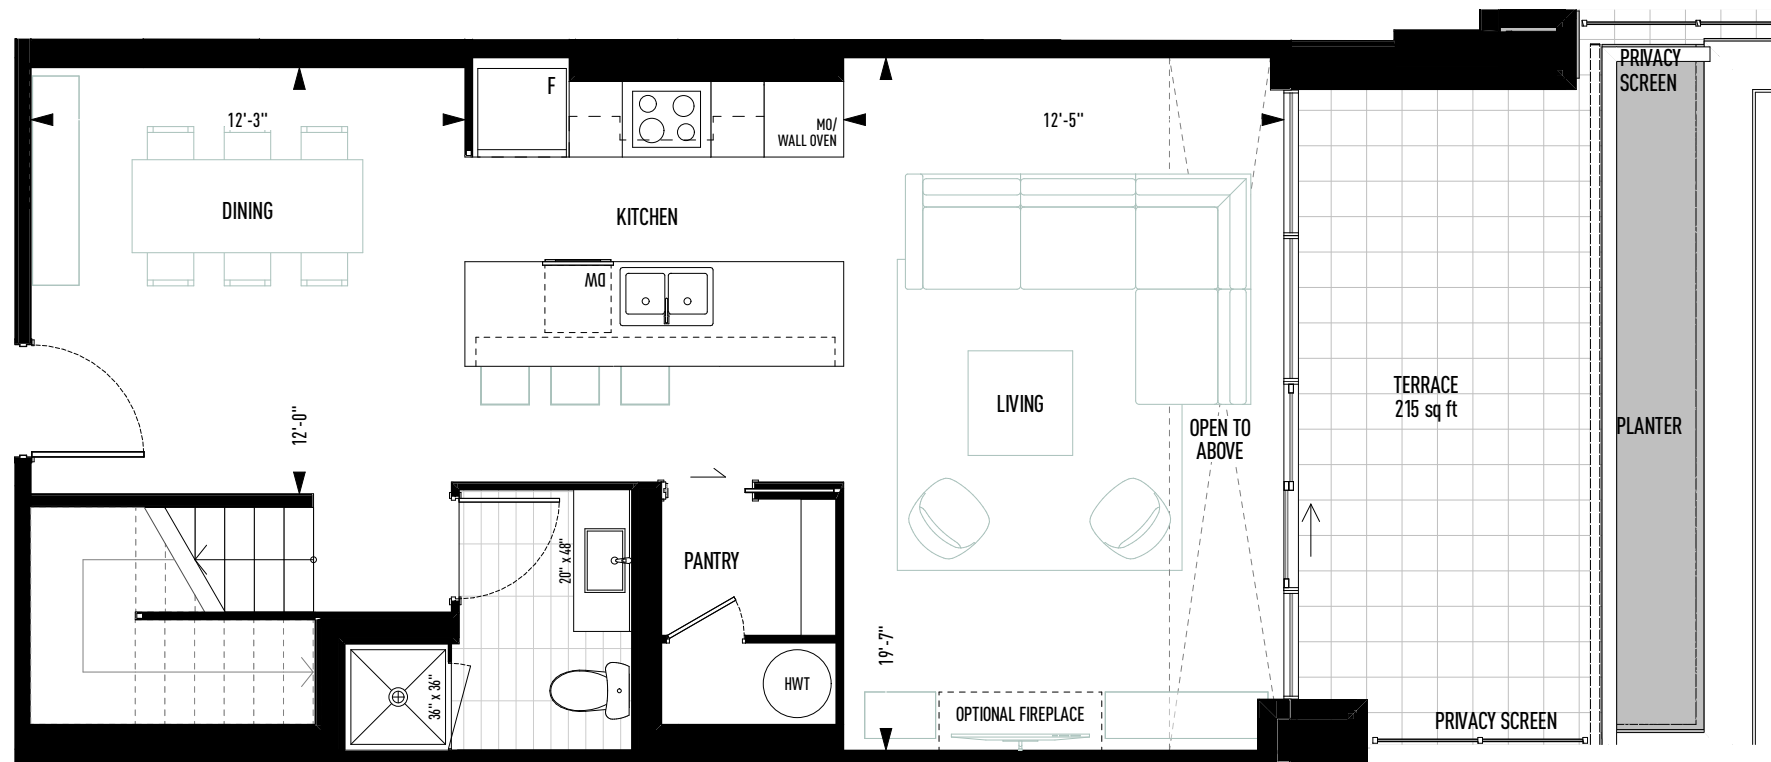

THE VIEW

BEACH RESIDENCES

SUITE 202

2-STOREY - OPTION 1
Two Bedroom plus Den
1,393 Square Feet

Sizes and specifications are subject to change without notice.
Actual floor area may differ from that stated. Plans are not to scale. E.&O.E.

GROUND AND SECOND FLOORS